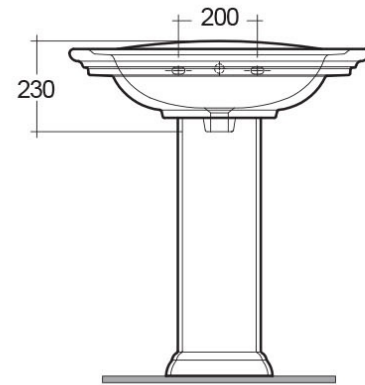

RAK-WASHINGTON

Wash basin | Pedestal

RAK
CERAMICS

Technical specifications

Dimensions: 760 x 540 mm

Weight: 31 Kg

Color: Alpine White

Shape of basin: Rounded Rectangle

Overflow hole: yes

Suites: [RAK-WASHINGTON](#)

Code	Name
WT0102AWHA	WASHINGTON PEDESTAL
WT0401AWHA	WASHINGTON WASH BASIN 76CM

Dimensions: All dimensions in mm tolerance $\pm 5\%$ for below 200mm and $\pm 3\%$ for above 200mm.