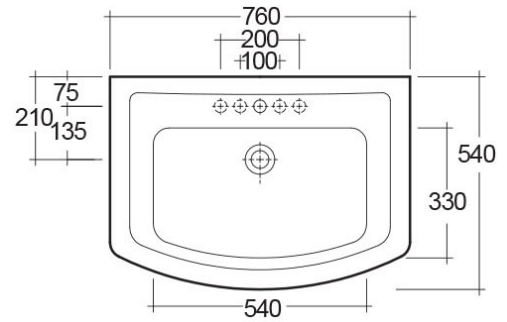

RAK-WASHINGTON

Wash basin | Pedestal

RAK
CERAMICS

Technical specifications

Dimensions: 760 x 540 mm

Weight: 31 Kg

Color: Alpine White

Shape of basin: Rounded Rectangle

Overflow hole: yes

Suites: [RAK-WASHINGTON](#)

Code	Name
WT0102AWHA	WASHINGTON PEDESTAL
WT0401AWHA	WASHINGTON WASH BASIN 76CM

Dimensions: All dimensions in mm tolerance $\pm 5\%$ for below 200mm and $\pm 3\%$ for above 200mm.