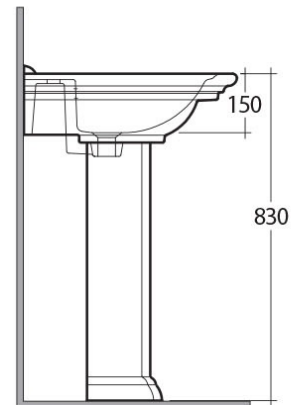

RAK-WASHINGTON

Wash basin | Pedestal

RAK
CERAMICS

Technical specifications

Dimensions: 760 x 540 mm

Weight: 31 Kg

Color: Alpine White

Shape of basin: Rounded Rectangle

Overflow hole: yes

Suites: [RAK-WASHINGTON](#)

Code	Name
WT0102AWHA	WASHINGTON PEDESTAL
WT0401AWHA	WASHINGTON WASH BASIN 76CM

Dimensions: All dimensions in mm tolerance $\pm 5\%$ for below 200mm and $\pm 3\%$ for above 200mm.