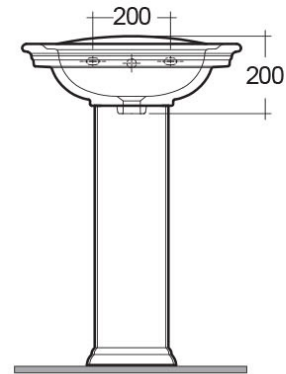

## Wash basin | Pedestal

**RAK**  
CERAMICS

### Technical specifications

Dimensions: 560 x 420 mm

Weight: 23 Kg

Color: Alpine White

Shape of basin: Rounded Rectangle

Overflow hole: yes

Suites: [RAK-WASHINGTON](#)

Code	Name
WASPEDS	WASHINGTON PEDESTAL
WAS56BS1	WASHINGTON WASH BASIN 56CM

Dimensions: All dimensions in mm tolerance  $\pm 5\%$  for below 200mm and  $\pm 3\%$  for above 200mm.

Note: Due to a continuing development programme to improve design and performance, the manufacturer reserves all rights to vary specifications without prior information.