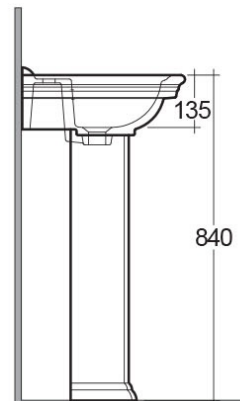

### Technical specifications

Dimensions: 560 x 420 mm

Weight: 23 Kg

Color: Alpine White

Shape of basin: Rounded Rectangle

Overflow hole: yes

Suites: [RAK-WASHINGTON](#)

Code	Name
WASPEDS	WASHINGTON PEDESTAL
WAS56BS1	WASHINGTON WASH BASIN 56CM

Dimensions: All dimensions in mm tolerance  $\pm 5\%$  for below 200mm and  $\pm 3\%$  for above 200mm.

Note: Due to a continuing development programme to improve design and performance, the manufacturer reserves all rights to vary specifications without prior information.