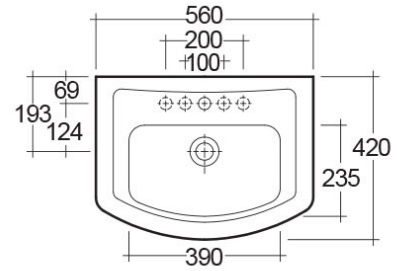

### Technical specifications

Dimensions: 560 x 420 mm

Weight: 23 Kg

Color: Alpine White

Shape of basin: Rounded Rectangle

Overflow hole: yes

Suites: [RAK-WASHINGTON](#)

Code	Name
WASPEDS	WASHINGTON PEDESTAL
WAS56BS1	WASHINGTON WASH BASIN 56CM

Dimensions: All dimensions in mm tolerance  $\pm 5\%$  for below 200mm and  $\pm 3\%$  for above 200mm.

Note: Due to a continuing development programme to improve design and performance, the manufacturer reserves all rights to vary specifications without prior information.