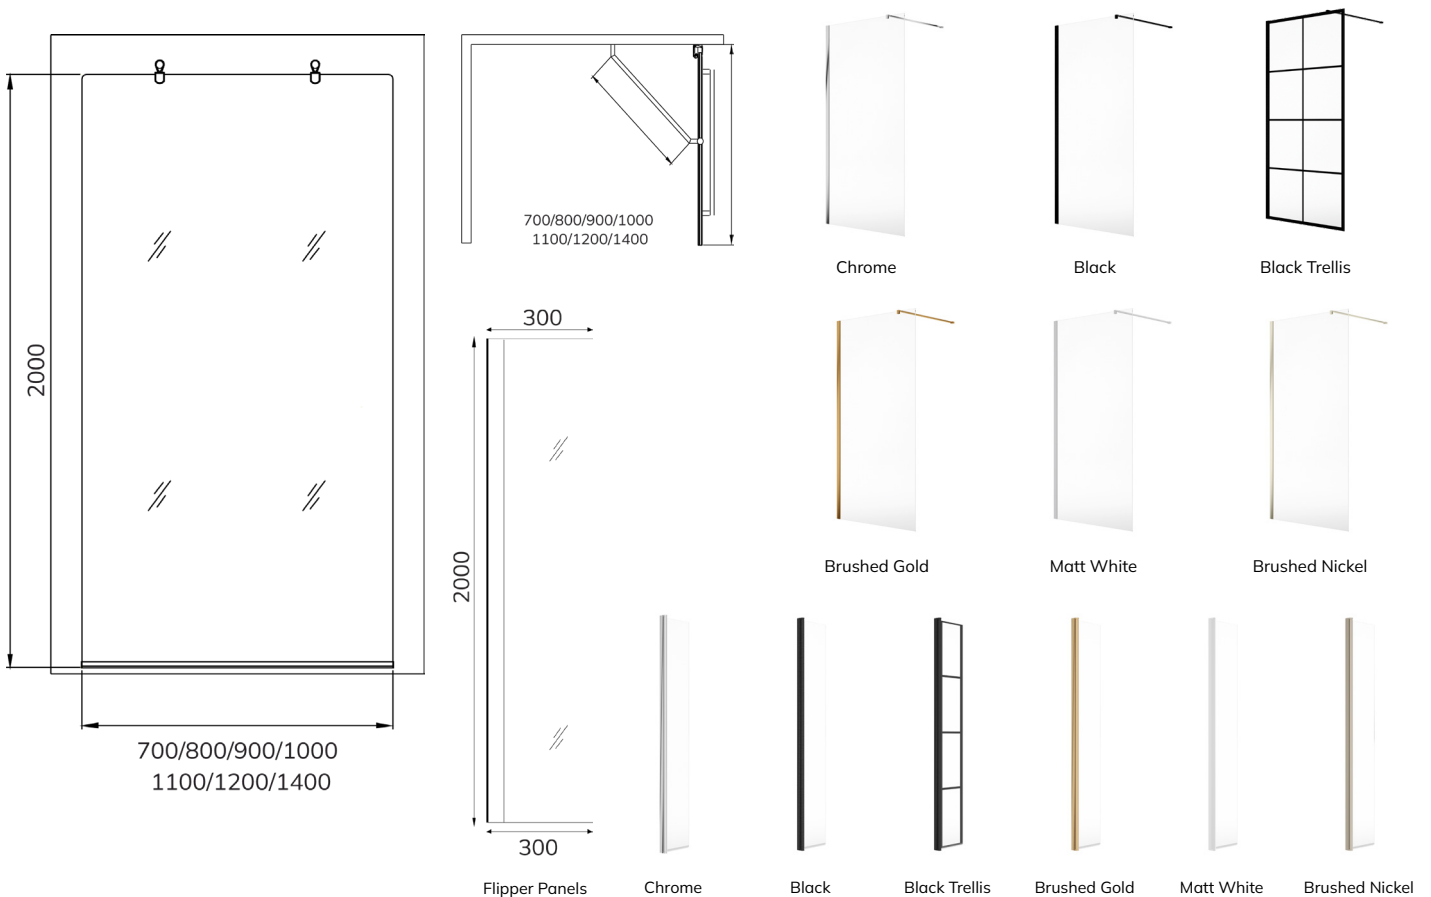

ASPECT Wetroom Panels

MATERIAL	Aluminium
PRODUCT DIMENSIONS	See technical drawing below
STANDARDS	EN 14428
<ul style="list-style-type: none"> • 2000mm High • Universally Handed • 8mm Clear Toughened Safety Glass • Clear Shield - Easy Clean Glass Protection • 20mm Adjustable Wall Profiles • Chrome, Black, Brushed Gold, Matt White or Brushed Nickel Profiles 	<ul style="list-style-type: none"> • Concealed Wall Profiles • Power Shower Suitable • 1200mm overhead support bar • Profile cover cap • Flipper Panel W300mm available • Lifetime Guarantee*

Size	Adjustment min - max	Weight kg	Chrome	Black	Black Trellis	Brushed Gold	White	Brushed Nickel
700	670 - 690	26.8kg	AWRP0700CP	AWRP0700MB	ABWRP008	AWRP0700BG	AWRP0700MW	AWRP0700BN
800	770 - 790	30.9kg	AWRP0800CP	AWRP0800MB	ABWRP009	AWRP0800BG	AWRP0800MW	AWRP0800BN
900	870 - 890	34.9kg	AWRP0900CP	AWRP0900MB	ABWRP010	AWRP0900BG	AWRP0900MW	AWRP0900BN
1000	970 - 990	38.9kg	AWRP1000CP	AWRP1000MB	ABWRP011	AWRP1000BG	AWRP1000MW	AWRP1000BN
1100	1070 - 1090	42.9kg	AWRP1100CP	AWRP1100MB	ABWRP012	AWRP1100BG	AWRP1100MW	AWRP1100BN
1200	1170 - 1190	46.9kg	AWRP1200CP	AWRP1200MB	ABWRP013	AWRP1200BG	AWRP1200MW	AWRP1200BN
1400	1370 - 1390	54.9kg	AWRP1400CP	AWRP1400MB	ABWRP014	AWRP1400BG	AWRP1400MW	AWRP1400BN
Includes overhead support bar								
Flipper Panel W300mm			ACWRFP	ABWRFP	UWP0016	UWP0013	UWP0015	UWP0014

All measurements shown are in millimetres. Drawing sizes are not to scale. Measurement accuracy ±5mm.
 *Lifetime Guarantee excludes perishable items e.g. rollers, seals and hinges etc.
 SONAS Bathrooms reserves the right to make changes and/or modifications to products and specifications without prior notice.