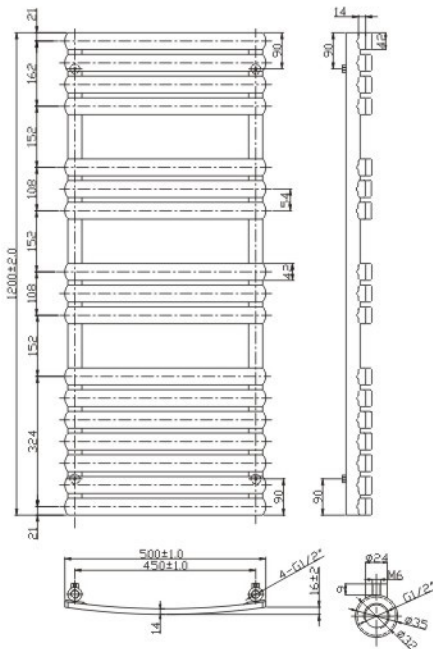

## TECHNICAL DATASHEET

Watts	484
Pipe centres	450mm
Max projection	164mm
Max height	900mm
Max width	500mm