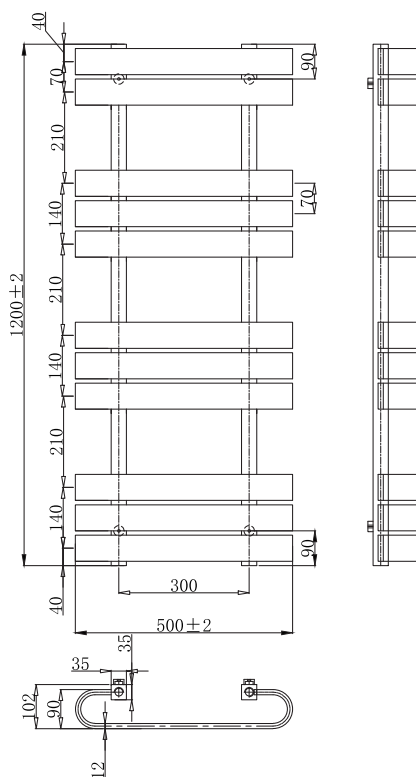

Watts	653
Pipe centres	300mm
Max projection	159mm
Max height	850mm
Max width	500mm

CUSTOMER CARE:

For further information please call +353(0)1 450 4307

TECHNICAL DATASHEET

TURIN ANTHRACITE DESIGNER RADIATOR

Watts	898
Pipe centres	300mm
Max projection	159mm
Max height	1200mm
Max width	500mm

CUSTOMER CARE:

For further information please call +353(0)1 450 4307