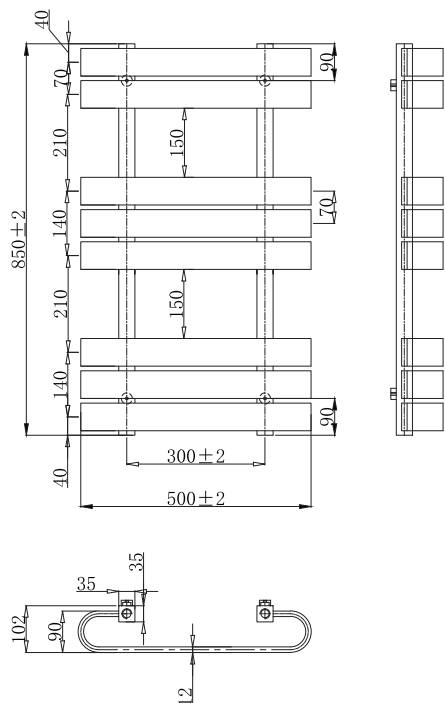

TECHNICAL DATASHEET

TURIN ANTHRACITE DESIGNER RADIATOR

Product Code	UTUR8550A	Barcode	5391534554455
Finish	ANTHRACITE	RAL NO.	7016
Product Type	DESIGNER RADIATOR		
Btu/hr output	2227 at 60 C		

Guarantee & Aftercare

Watts	653
Pipe centres	300mm
Max projection	159mm
Max height	850mm
Max width	500mm

CUSTOMER CARE:

For further information please call +353(0)1 450 4307

TECHNICAL DATASHEET

TURIN ANTHRACITE DESIGNER RADIATOR

Watts	898
Pipe centres	300mm
Max projection	159mm
Max height	1200mm
Max width	500mm

CUSTOMER CARE:

For further information please call +353(0)1 450 4307