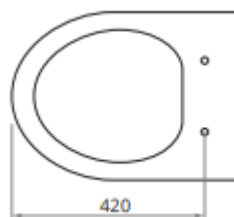

Range	Via
Product	Wall hung WC
CODE	USW0338

Colour	White
Material	Vitreous China
Standard	EN997
Dop	SON-001/19
Fixings	Supplied
Flush Volume	4/2.6L or 6/4L

- 90mm from the top of the pan to the bolt centres
- 55mm from the top of the pan to the flush pipe
- 190 mm from the top of the pan to the waste centre