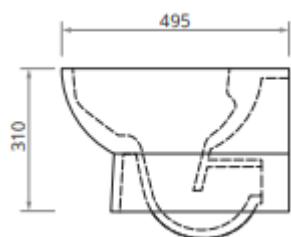

Range	Via
Product	Wall hung WC
CODE	USW0338

Colour	White
Material	Vitreous China
Standard	EN997
Dop	SON-001/19
Fixings	Supplied
Flush Volume	4/2.6L or 6/4L

- 90mm from the top of the pan to the bolt centres
- 55mm from the top of the pan to the flush pipe
- 190 mm from the top of the pan to the waste centre