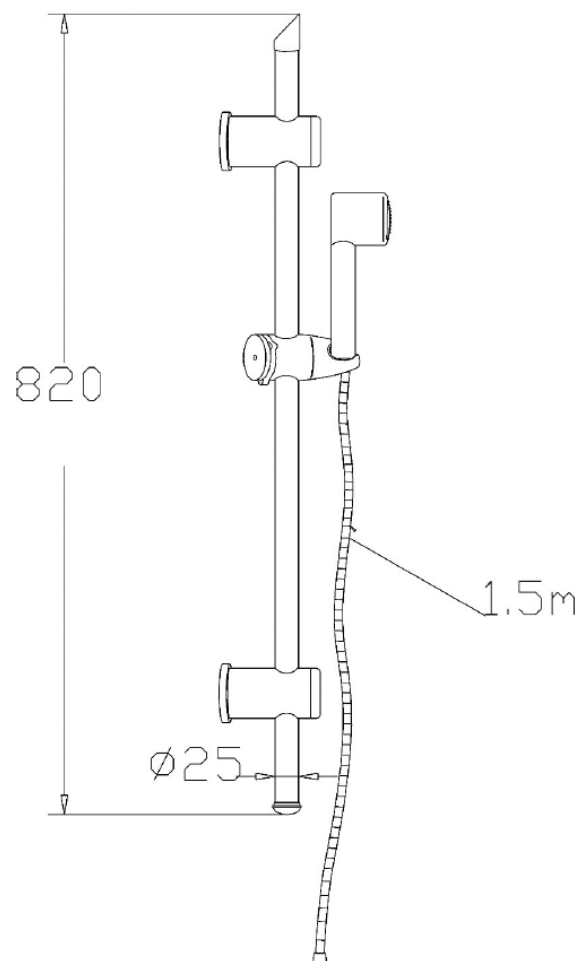

Technical Data Information

Product Code: ALAKIT1

Information: Ocean Shower Kit 1
Colour/Finish: Chrome
Easy Clean
Operating Pressure: 0.5 bar
Pipe Size: 15mm (1/2" Bsp)

Overall Dimensions: H: 820 D: 125 x W: 140

All Dimensions are in millimetres. The information contained on this page was correct at date of issue. Fitting dimensions are provided as a guide only. Some variation may occur due to manufacturing tolerances. We pursue a policy of continuing improvement in design and performance of our products and so reserve the right to change specifications without prior notice.