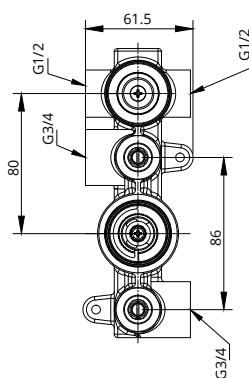

ALITA

Knurled Dual Control 2 Outlet

Chrome		USH0088
Matt Black		USH0090
Brushed Gold		USH0092
Brushed Nickel		USH0094

Material	Brass
Standard	EN 1111 -2017
Flow rate	Min Operating Pressure: 0.5bar See Table Below
Fixings	Fixing brackets prefitted
Dimensions	See Technical Drawing Below

FLOW RATES OPEN OUTLET

WARRANTY

- Warranty on showers applies to finish and main body of products, **15 years** - Chrome Finish, **5 years** - Matt Black, Brushed Gold & Nickel Finishes, **5 years** - Cartridges
- All surfaces must be cleaned with warm soapy water and dried with soft cloths only. The use of abrasive cleaners or materials will render warranty invalid. Flexible tail connections, hoses, handsets and faucets are covered by a 2 year guarantee. Do not over tighten flexible tail connections as this may result in later failure of the fitting.
- To enable each supply to be individually isolated product should be fitted with individual isolating valves, claims will be dealt with on that basis.
- Suitable access should be provided for in order for products or parts to be replaced under warranty. In the event that no access is provided, labour cost claims cannot be upheld.