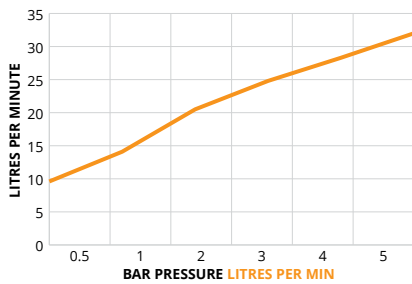

### Knurled Dual Control 2 Outlet

Chrome		USH0088
Matt Black		USH0090
Brushed Gold		USH0092
Brushed Nickel		USH0094

<b>Material</b>	Brass
<b>Standard</b>	EN 1111 -2017
<b>Flow rate</b>	Min Operating Pressure: 0.5bar See Table Below
<b>Fixings</b>	Fixing brackets prefitted
<b>Dimensions</b>	See Technical Drawing Below

FLOW RATES OPEN OUTLET