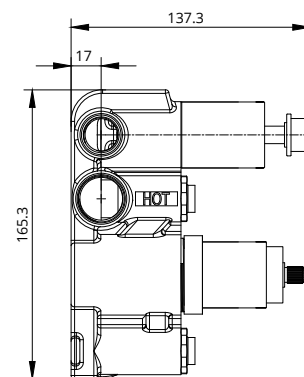

### Knurled Dual Control 2 Outlet

Chrome		USH0088
Matt Black		USH0090
Brushed Gold		USH0092
Brushed Nickel		USH0094

<b>Material</b>	Brass
<b>Standard</b>	EN 1111 -2017
<b>Flow rate</b>	Min Operating Pressure: 0.5bar See Table Below
<b>Fixings</b>	Fixing brackets prefitted
<b>Dimensions</b>	See Technical Drawing Below

FLOW RATES OPEN OUTLET