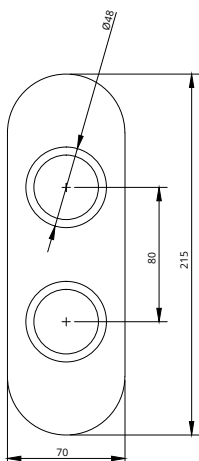

ALITA

Knurled Dual Control 2 Outlet

Chrome		USH0088
Matt Black		USH0090
Brushed Gold		USH0092
Brushed Nickel		USH0094

Material	Brass
Standard	EN 1111 -2017
Flow rate	Min Operating Pressure: 0.5bar See Table Below
Fixings	Fixing brackets prefitted
Dimensions	See Technical Drawing Below

FLOW RATES OPEN OUTLET

WARRANTY

- Warranty on showers applies to finish and main body of products, **15 years** - Chrome Finish, **5 years** - Matt Black, Brushed Gold & Nickel Finishes, **5 years** - Cartridges
- All surfaces must be cleaned with warm soapy water and dried with soft cloths only. The use of abrasive cleaners or materials will render warranty invalid. Flexible tail connections, hoses, handsets and faucets are covered by a 2 year guarantee. Do not over tighten flexible tail connections as this may result in later failure of the fitting.
- To enable each supply to be individually isolated product should be fitted with individual isolating valves, claims will be dealt with on that basis.
- Suitable access should be provided for in order for products or parts to be replaced under warranty. In the event that no access is provided, labour cost claims cannot be upheld.