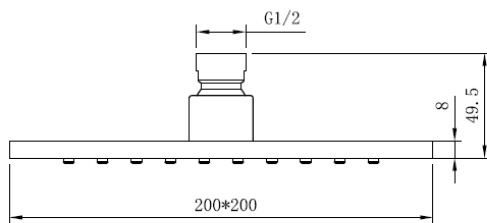

Range	SYNC
Product	Sync Square Brass Shower Head
CODE	USH0046- USH0047
Colour	CHROME
Material	BRASS
Standard	n/a
Flow rate	See shower valve
Fixings	Fixings supplied
Additional Information	1/2 " connection Anti- limescale

USH0046