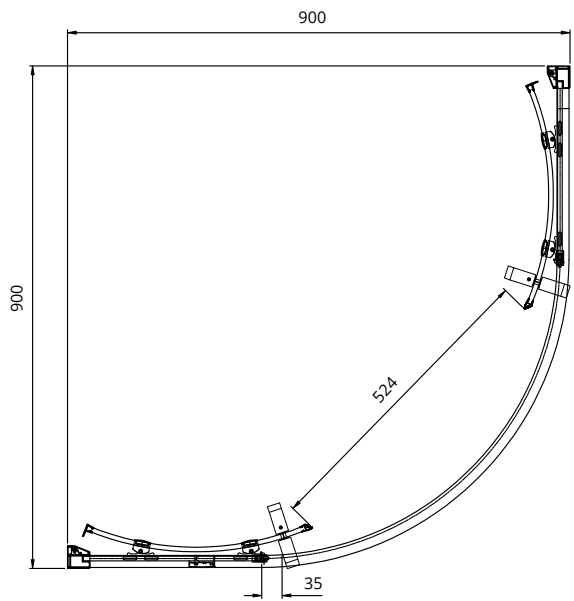

Two Door Quadrant

MATERIAL	Aluminium
PRODUCT DIMENSIONS	See technical drawing below
APPROVALS	CE Approved EN 14428
<ul style="list-style-type: none"> • 2000mm High • Universally Handed • Magnetic Door Closure • Adjustable Wall Profiles • Power Shower Suitable • Stylish Chrome/Matt Black Handles 	<ul style="list-style-type: none"> • Polished Silver or Matt Black Aluminium Profiles • 8mm Clear Toughened Safety Glass • Clear Shield - Easy Clean Glass Protection • Push down bottom rollers on doors for easy cleaning • Semi-frameless side panel available • Lifetime Guarantee

Chrome

Matt Black

Size	Adjustment min - max	Door Opening	Weight kg	Chrome	Black
900	865 - 885	524	67.9kg	USE00001	USE00039

All measurements shown are in millimetres. Drawing sizes are not to scale. Measurement accuracy ±5mm.
 *Lifetime Guarantee excludes perishable items e.g. rollers, seals and hinges etc.
 SONAS Bathrooms reserves the right to make changes and/or modifications to products and specifications without prior notice.