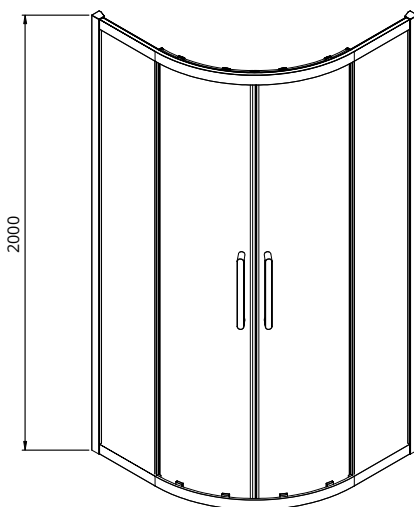

Two Door Quadrant

MATERIAL	Aluminium
PRODUCT DIMENSIONS	See technical drawing below
APPROVALS	CE Approved EN 14428
<ul style="list-style-type: none"> • 2000mm High • Universally Handed • Magnetic Door Closure • Adjustable Wall Profiles • Power Shower Suitable • Stylish Chrome/Matt Black Handles 	<ul style="list-style-type: none"> • Polished Silver or Matt Black Aluminium Profiles • 8mm Clear Toughened Safety Glass • Clear Shield - Easy Clean Glass Protection • Push down bottom rollers on doors for easy cleaning • Semi-frameless side panel available • Lifetime Guarantee

Chrome

Matt Black

Size	Adjustment min - max	Door Opening	Weight kg	Chrome	Black
900	865 - 885	524	67.9kg	USE00001	USE00039

All measurements shown are in millimetres. Drawing sizes are not to scale. Measurement accuracy ±5mm.
 *Lifetime Guarantee excludes perishable items e.g. rollers, seals and hinges etc.
 SONAS Bathrooms reserves the right to make changes and/or modifications to products and specifications without prior notice.