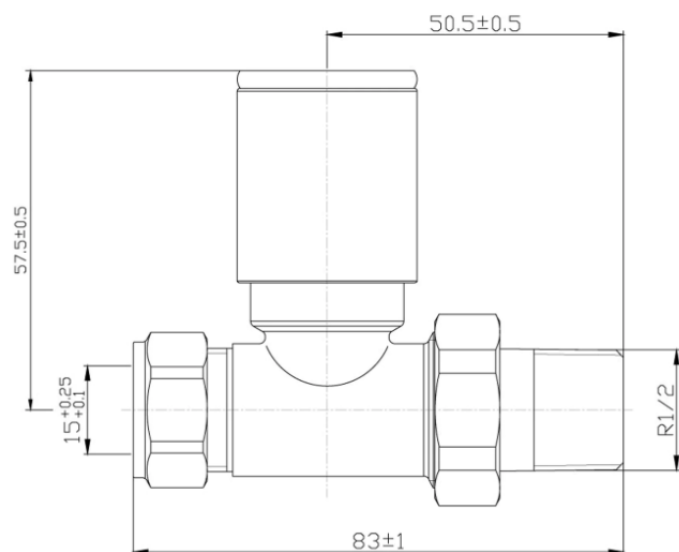

Technical Data Information

Product Code: URTL200

Information: **Colour/Finish:** Chrome
Nett Wt. Kg: 0.58

Overall Dimensions: H: 83 x D: 57.5 x W: 26

All Dimensions are in millimetres. The information contained on this page was correct at date of issue. Fitting dimensions are provided as a guide only. Some variation may occur due to manufacturing tolerances. We pursue a policy of continuing improvement in design and performance of our products and so reserve the right to change specifications without prior notice.