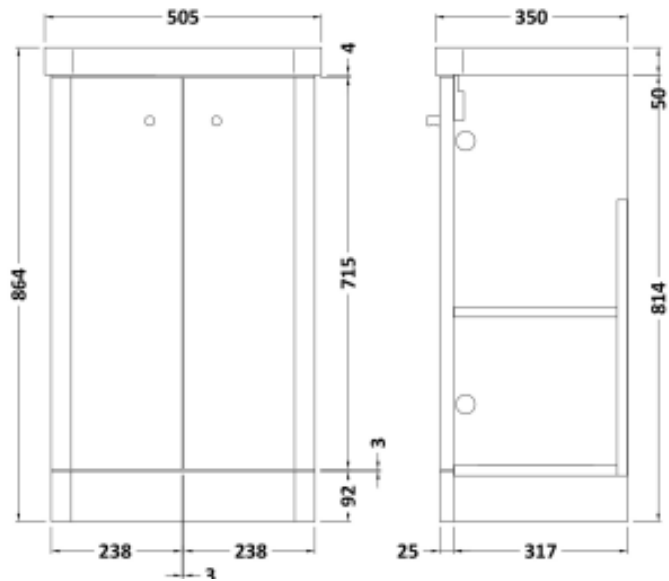

**Product Code:** URC0103

**Information:** Corfu 500mm Floor Standing 2 Door Unit  
– Gloss White  
Short Projection  
Soft Close Drawers  
Knob Handle Included

**Overall Dimensions:** H: 864mm x W: 505mm x D: 355mm

All Dimensions are in millimetres. The information contained on this page was correct at date of issue. Fitting dimensions are provided as a guide only. Some variation may occur due to manufacturing tolerances. We pursue a policy of continuing improvement in design and performance of our products and so reserve the right to change specifications without prior notice.