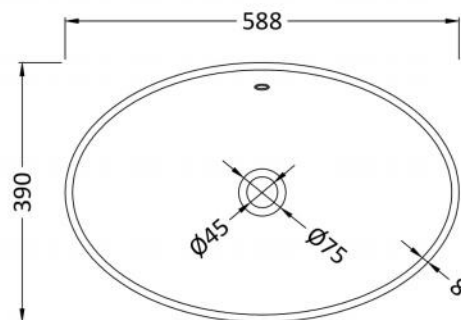

## Technical Data Information

**Product Code:** UNBV166

**Information:** Oval Basin with Overflow  
**Weight:** 8.5Kg  
**Overflow:** Yes  
**Tap holes:** No  
**Inner Bowl Depth:** 110mm

**Overall Dimensions:** H: 195 X W: 588 X D: 390

All Dimensions are in millimetres. The information contained on this page was correct at date of issue. Fitting dimensions are provided as a guide only. Some variation may occur due to manufacturing tolerances. We pursue a policy of continuing improvement in design and performance of our products and so reserve the right to change specifications without prior notice.