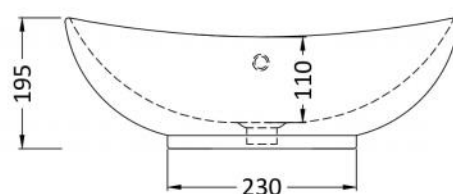

## Technical Data Information

**Product Code:** UNBV166

**Information:** Oval Basin with Overflow  
**Weight:** 8.5Kg  
**Overflow:** Yes  
**Tap holes:** No  
**Inner Bowl Depth:** 110mm

**Overall Dimensions:** H: 195 X W: 588 X D: 390

All Dimensions are in millimetres. The information contained on this page was correct at date of issue. Fitting dimensions are provided as a guide only. Some variation may occur due to manufacturing tolerances. We pursue a policy of continuing improvement in design and performance of our products and so reserve the right to change specifications without prior notice.