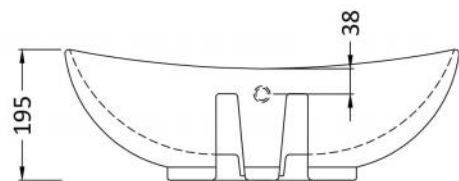

## Technical Data Information

**Product Code:** UNBV166

**Information:** Oval Basin with Overflow  
**Weight:** 8.5Kg  
**Overflow:** Yes  
**Tap holes:** No  
**Inner Bowl Depth:** 110mm

**Overall Dimensions:** H: 195 X W: 588 X D: 390

All Dimensions are in millimetres. The information contained on this page was correct at date of issue. Fitting dimensions are provided as a guide only. Some variation may occur due to manufacturing tolerances. We pursue a policy of continuing improvement in design and performance of our products and so reserve the right to change specifications without prior notice.