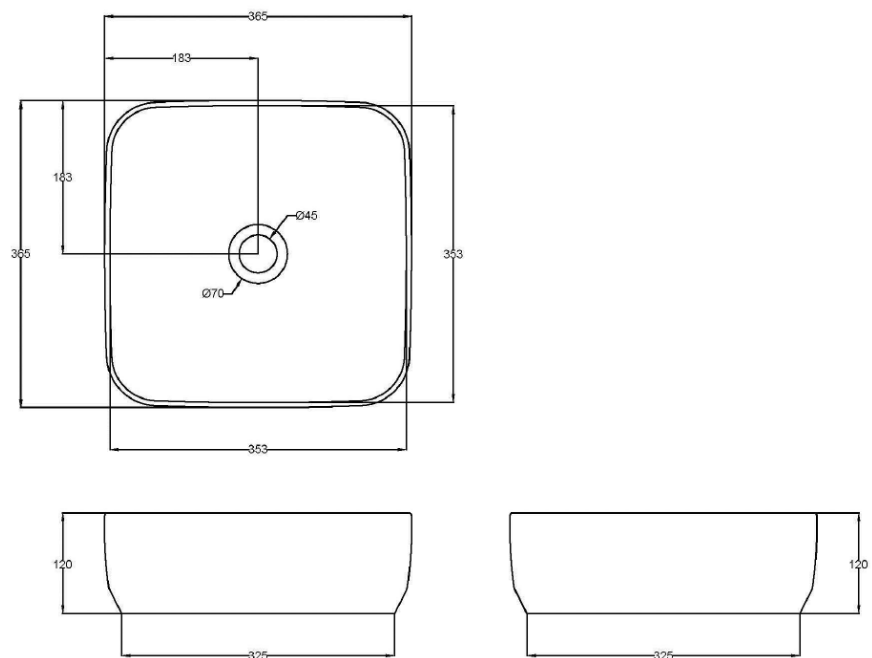

## Technical Data Information

<b>Product Code:</b>	UNBV163
<b>Information:</b>	Basin <b>Colour:</b> White <b>Material:</b> Vitreous China <b>Weight:</b> 6.75Kg <b>Overflow:</b> No <b>Overflow Cover:</b> No <b>Tap hole:</b> No <b>Inner Bowl Depth:</b> 353mm
<b>Overall Dimensions:</b>	H: 120 x D: 365 x W: 365

All Dimensions are in millimetres. The information contained on this page was correct at date of issue. Fitting dimensions are provided as a guide only. Some variation may occur due to manufacturing tolerances. We pursue a policy of continuing improvement in design and performance of our products and so reserve the right to change specifications without prior notice.