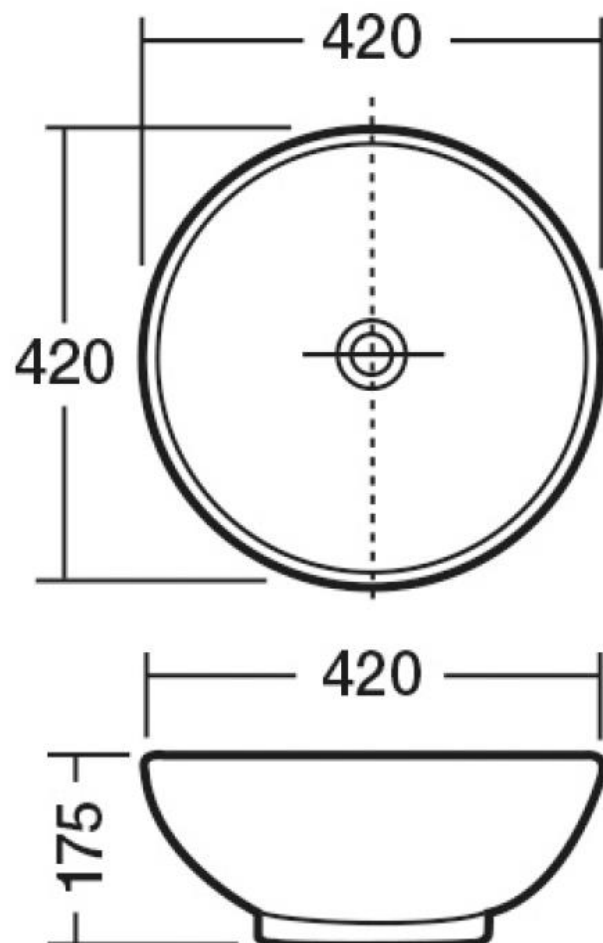

Technical Data Information

Product Code:	UNBV124
Information:	Tide Basin Colour: White Material: Vitreous China Weight: 7Kg Overflow: Yes Overflow Cover: No Tap hole: One
Overall Dimensions:	H: 380 x D: 160 x W: 480

All Dimensions are in millimetres. The information contained on this page was correct at date of issue. Fitting dimensions are provided as a guide only. Some variation may occur due to manufacturing tolerances. We pursue a policy of continuing improvement in design and performance of our products and so reserve the right to change specifications without prior notice.