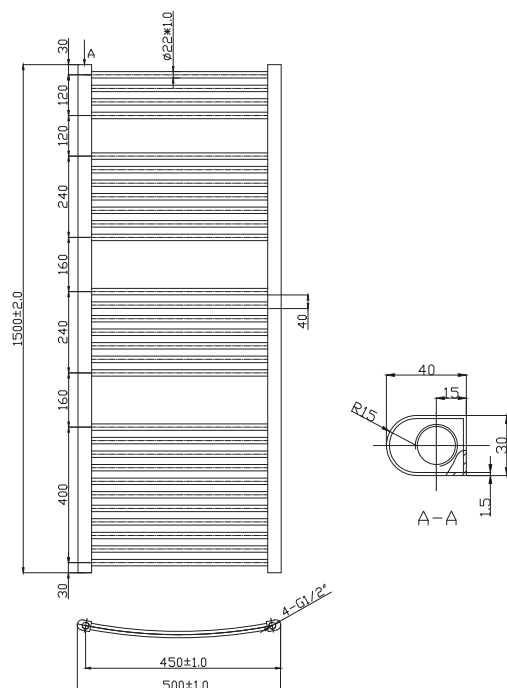

TECHNICAL DATASHEET

ANTHRACITE CURVED LADDER RAIL

Product Code	UMTY106	Barcode	5391534550532
Finish	ANTHRACITE	Ral No	7016
Product Type	DESIGNER RADIATOR		
Btu/hr output	2520 at 60 C		

Guarantee & Aftercare

Watts	739
Pipe centres	450mm
Max projection	124mm
Max height	1500mm
Max width	500mm

CUSTOMER CARE:

For further information please call +353(0)1 450 4307