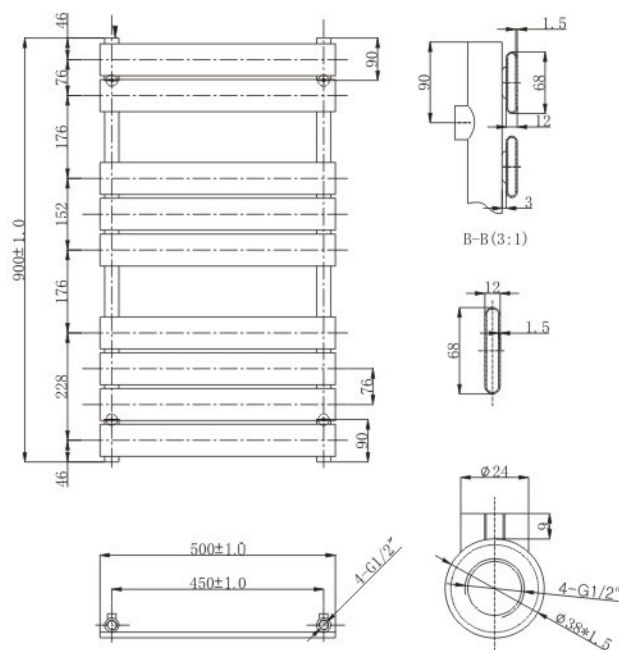

TECHNICAL DATASHEET

MILAN DESIGNER RADIATOR

Product Code	UMIL9050	Barcode	5391527860396
Finish	CHROME	Ral No	/
Product Type	DESIGNER RADIATOR		
Btu/hr output	1095 at 60 C		

Guarantee & Aftercare

During installation extra care must be taken to avoid damaging the fittings. We provide a 10 year guarantee against faulty workmanship or materials (excluding serviceable parts), providing they have been installed, cared for and used in accordance with our instructions.

Watts	321
Pipe centres	450mm
Max projection	145mm
Max height	900mm
Max width	500mm

CUSTOMER CARE:

For further information please call +353(0)1 450 4307