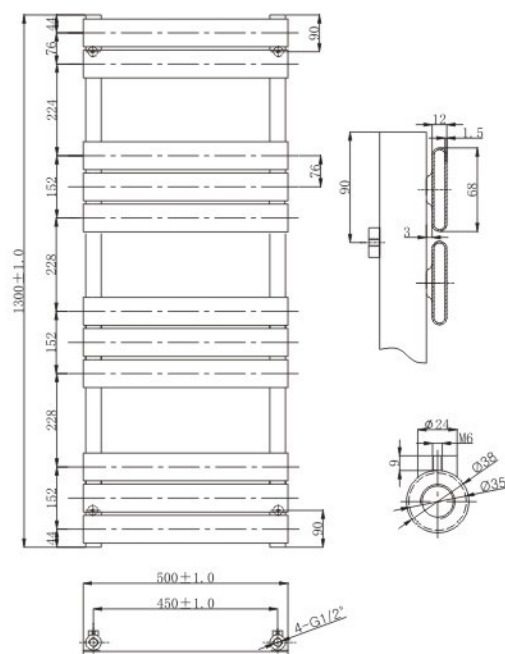

TECHNICAL DATASHEET

MILAN DESIGNER RADIATOR

Product Code	UMIL13050	Barcode	5391527864295
Finish	CHROME	Ral No	/
Product Type	DESIGNER RADIATOR		
Btu/hr output	1603 at 60 C		

Guarantee & Aftercare

During installation extra care must be taken to avoid damaging the fittings. We provide a 10 year guarantee against faulty workmanship or materials (excluding serviceable parts), providing they have been installed, cared for and used in accordance with our instructions.

Watts	470
Pipe centres	450mm
Max projection	145mm
Max height	1300mm
Max width	500mm

CUSTOMER CARE:

For further information please call +353(0)1 450 4307