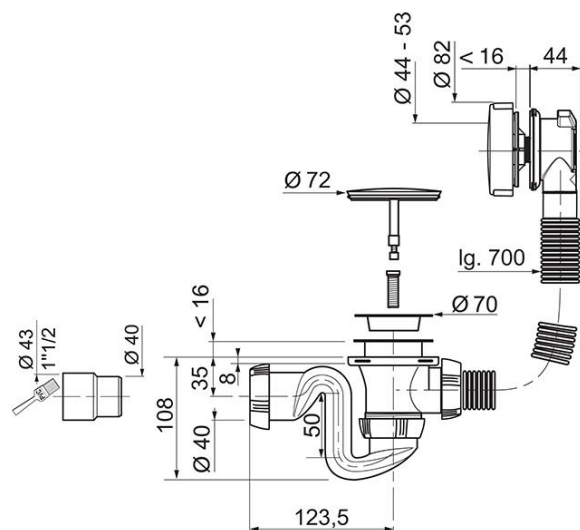

Technical Data Information

Product Code: UEA318SLIM

Information:
Overflow Length mm: 600
Height under bath mm: 104
Depth of seal mm: 50
Flow rate in litre per minute: 62
Handle: Chrome plated metal
Plug: Mushroom Plug in chrome plated metal

Overall Dimensions: L: 700

All Dimensions are in millimetres. The information contained on this page was correct at date of issue. Fitting dimensions are provided as a guide only. Some variation may occur due to manufacturing tolerances. We pursue a policy of continuing improvement in design and performance of our products and so reserve the right to change specifications without prior notice.