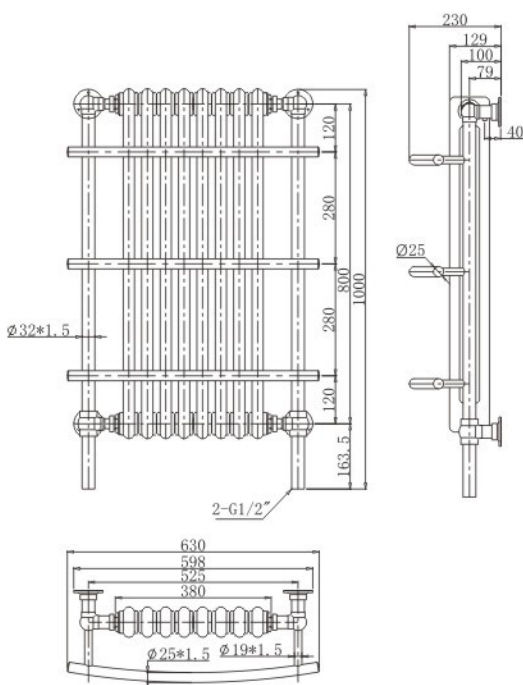

## TECHNICAL DATASHEET

### CHELSEA WALL HUNG TRADITIONAL RADIATOR

<b>Product Code</b>	UCHE022	<b>Barcode</b>	5391527860358
<b>Finish</b>	CHROME+WHITE	<b>Ral No</b>	/
<b>Product Type</b>	TRADITIONAL RADIATOR		
<b>Btu/hr output</b>	3798 at 60 C		

Watts	1113
Pipe centres	525mm
Max projection	230mm
Max height	1000mm
Max width	630mm