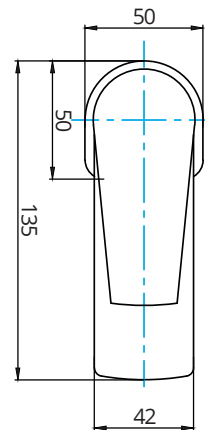

### ECO FLOW Cloakroom Basin Mixer

Waste Included

<b>MATERIAL</b>	Brass
<b>FIXING</b>	Deck mounted using back nuts provided
<b>FEATURES</b>	<ul style="list-style-type: none"> <li>• Double click ECO Faucet</li> <li>• Eco setting 75% water saving</li> <li>• Temperature Limiter adjustment</li> <li>• 35mm Ceramic faucet</li> </ul>
<b>APPROVALS</b>	EN817:2018 EN13618:2016

#### FLOW RATES OPEN OUTLET

Bar	Litres per min
0.2	6.12
0.5	7.75
1	11.49
2	16.61
3	20.41
4	23.79
5	26.20

\*eco click saves 75% water consumption