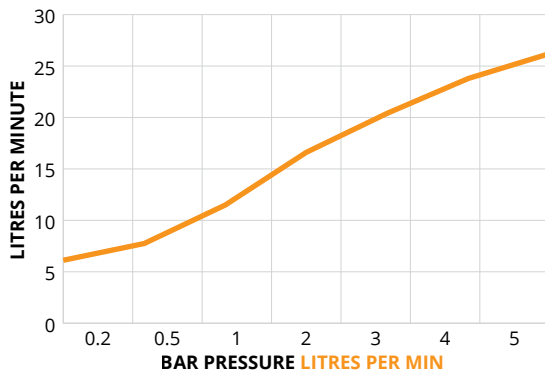

### ECO FLOW Cloakroom Basin Mixer

Waste Included

<b>MATERIAL</b>	Brass
<b>FIXING</b>	Deck mounted using back nuts provided
<b>FEATURES</b>	<ul style="list-style-type: none"> <li>• Double click ECO Faucet</li> <li>• Eco setting 75% water saving</li> <li>• Temperature Limiter adjustment</li> <li>• 35mm Ceramic faucet</li> </ul>
<b>APPROVALS</b>	EN817:2018 EN13618:2016

#### FLOW RATES OPEN OUTLET

Bar	Litres per min
0.2	6.12
0.5	7.75
1	11.49
2	16.61
3	20.41
4	23.79
5	26.20

\*eco click saves 75% water consumption