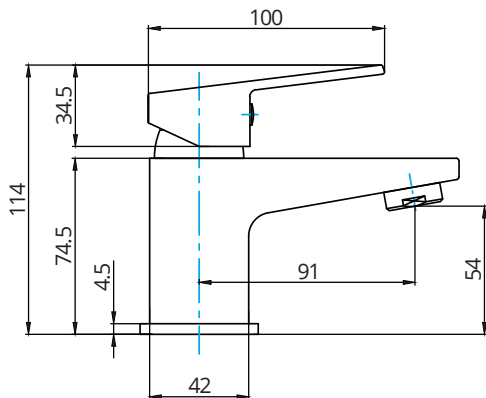

### ECO FLOW Cloakroom Basin Mixer

Waste Included

<b>MATERIAL</b>	Brass
<b>FIXING</b>	Deck mounted using back nuts provided
<b>FEATURES</b>	<ul style="list-style-type: none"> <li>• Double click ECO Faucet</li> <li>• Eco setting 75% water saving</li> <li>• Temperature Limiter adjustment</li> <li>• 35mm Ceramic faucet</li> </ul>
<b>APPROVALS</b>	EN817:2018 EN13618:2016

#### FLOW RATES OPEN OUTLET

Bar	Litres per min
0.2	6.12
0.5	7.75
1	11.49
2	16.61
3	20.41
4	23.79
5	26.20

\*eco click saves 75% water consumption