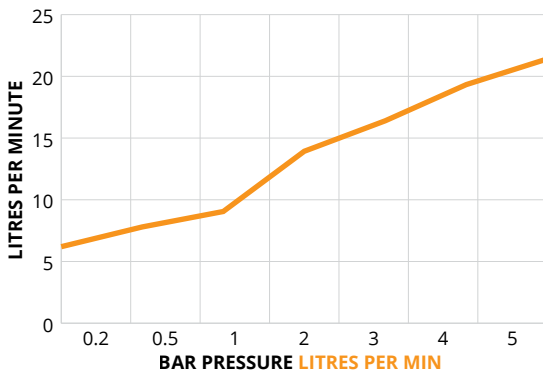

### ECO FLOW Cloakroom Basin Mixer

Waste Included

<b>MATERIAL</b>	Brass
<b>FIXING</b>	Deck mounted using back nuts provided
<b>FEATURES</b>	<ul style="list-style-type: none"> <li>• Double click ECO Faucet</li> <li>• Eco setting 75% water saving</li> <li>• Temperature Limiter adjustment</li> <li>• 35mm Ceramic faucet</li> </ul>
<b>APPROVALS</b>	EN817:2018 EN13618:2016

#### FLOW RATES OPEN OUTLET

Bar	Litres per min
0.2	6.20
0.5	7.80
1	9.05
2	13.93
3	16.40
4	19.33
5	21.41

\*eco click saves 75% water consumption