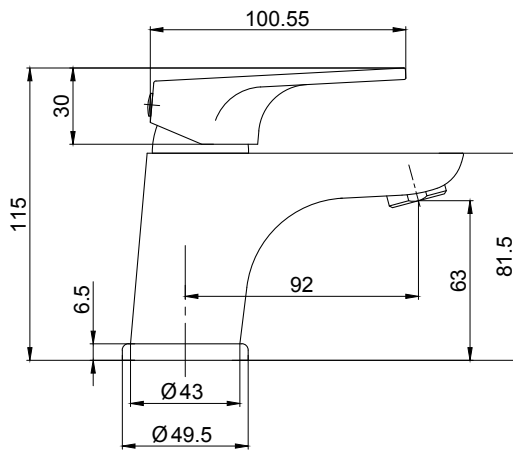

### ECO FLOW Cloakroom Basin Mixer

Waste Included

<b>MATERIAL</b>	Brass
<b>FIXING</b>	Deck mounted using back nuts provided
<b>FEATURES</b>	<ul style="list-style-type: none"> <li>• Double click ECO Faucet</li> <li>• Eco setting 75% water saving</li> <li>• Temperature Limiter adjustment</li> <li>• 35mm Ceramic faucet</li> </ul>
<b>APPROVALS</b>	EN817:2018 EN13618:2016

#### FLOW RATES OPEN OUTLET

Bar	Litres per min
0.2	6.20
0.5	7.80
1	9.05
2	13.93
3	16.40
4	19.33
5	21.41

\*eco click saves 75% water consumption