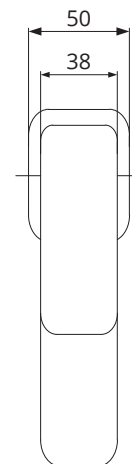

## CONTOUR

### Cloakroom Basin Mixer

Waste Included

<b>MATERIAL</b>	Brass
<b>FIXING</b>	Deck mounted using back nuts provided

#### FLOW RATES OPEN OUTLET

Bar	Litres per min
0.2	6.00
0.5	9.10
1	14.50
2	17.00
3	19.50