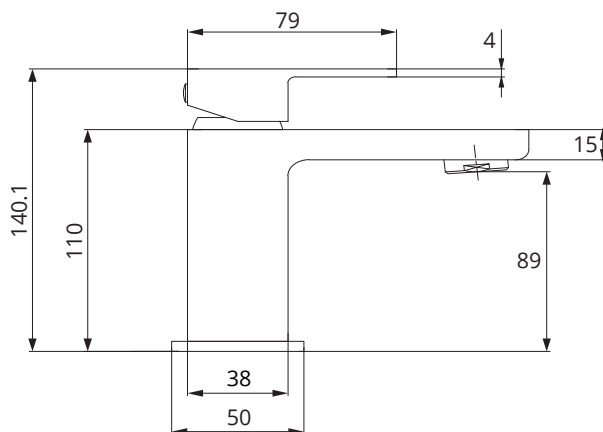

### Cloakroom Basin Mixer

Waste Included

<b>MATERIAL</b>	Brass
<b>FIXING</b>	Deck mounted using back nuts provided

#### FLOW RATES OPEN OUTLET

Bar	Litres per min
0.2	6.00
0.5	9.10
1	14.50
2	17.00
3	19.50