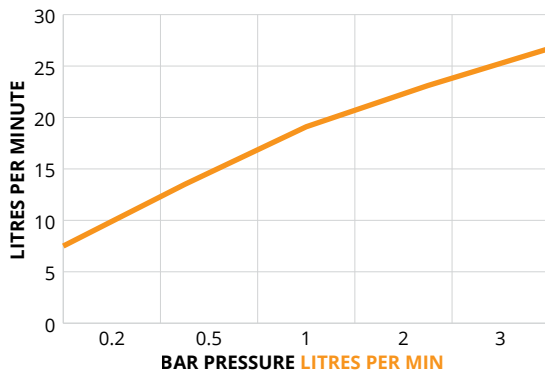

CONTOUR

Bath Filler

Waste Included

MATERIAL	Brass
FIXING	Deck mounted using back nuts provided

FLOW RATES OPEN OUTLET

Bar	Litres per min
0.2	7.50
0.5	13.50
1	19.10
2	23.10
3	26.70

WARRANTY

- Warranty on taps applies to finish and main body of products, **5 years** - Chrome Finish, **2 years** - Matt Black & Brushed Gold Finishes.
- All surfaces must be cleaned with warm soapy water and dried with soft cloths only. The use of abrasive cleaners or materials will render warranty invalid. Flexible tail connections, hoses, handsets and faucets are covered by a 2 year guarantee. Do not over tighten flexible tail connections as this may result in later failure of the fitting.
- To enable each supply to be individually isolated product should be fitted with individual isolating valves, claims will be dealt with on that basis.
- Suitable access should be provided for in order for products or parts to be replaced under warranty. In the event that no access is provided, labour cost claims cannot be upheld.