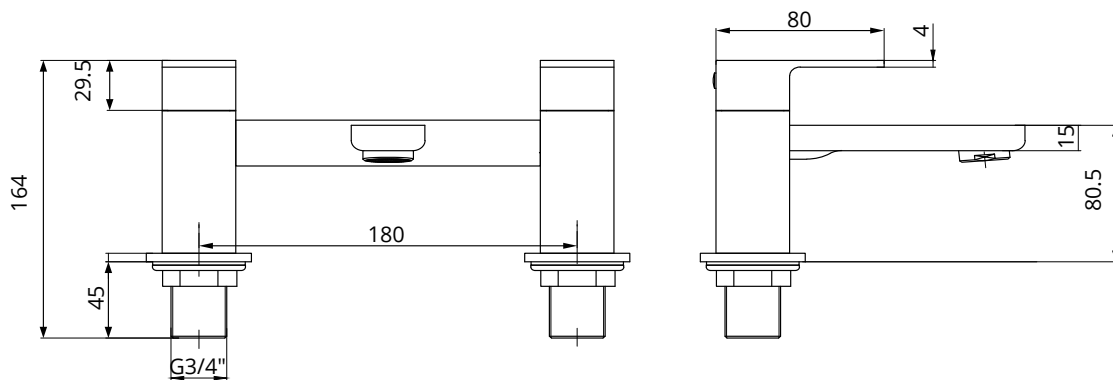

CONTOUR

Bath Filler

Waste Included

MATERIAL	Brass
FIXING	Deck mounted using back nuts provided

FLOW RATES OPEN OUTLET

Bar	Litres per min
0.2	7.50
0.5	13.50
1	19.10
2	23.10
3	26.70

WARRANTY

- Warranty on taps applies to finish and main body of products, **5 years** - Chrome Finish, **2 years** - Matt Black & Brushed Gold Finishes.
- All surfaces must be cleaned with warm soapy water and dried with soft cloths only. The use of abrasive cleaners or materials will render warranty invalid. Flexible tail connections, hoses, handsets and faucets are covered by a 2 year guarantee. Do not over tighten flexible tail connections as this may result in later failure of the fitting.
- To enable each supply to be individually isolated product should be fitted with individual isolating valves, claims will be dealt with on that basis.
- Suitable access should be provided for in order for products or parts to be replaced under warranty. In the event that no access is provided, labour cost claims cannot be upheld.