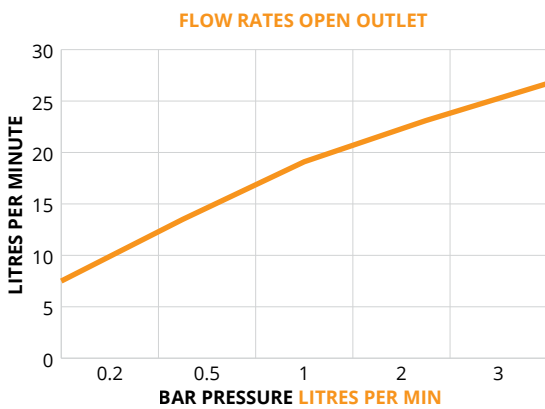

### Bath Shower Mixer

Waste Included, Includes Handset

<b>MATERIAL</b>	Brass
<b>FIXING</b>	Deck mounted using back nuts provided

Bar	Litres per min
0.2	7.50
0.5	13.50
1	19.10
2	23.10
3	26.70

#### WARRANTY

- Warranty on taps applies to finish and main body of products, **5 years** - Chrome Finish, **2 years** - Matt Black & Brushed Gold Finishes.
- All surfaces must be cleaned with warm soapy water and dried with soft cloths only. The use of abrasive cleaners or materials will render warranty invalid. Flexible tail connections, hoses, handsets and faucets are covered by a 2 year guarantee. Do not over tighten flexible tail connections as this may result in later failure of the fitting.
- To enable each supply to be individually isolated product should be fitted with individual isolating valves, claims will be dealt with on that basis.
- Suitable access should be provided for in order for products or parts to be replaced under warranty. In the event that no access is provided, labour cost claims cannot be upheld.