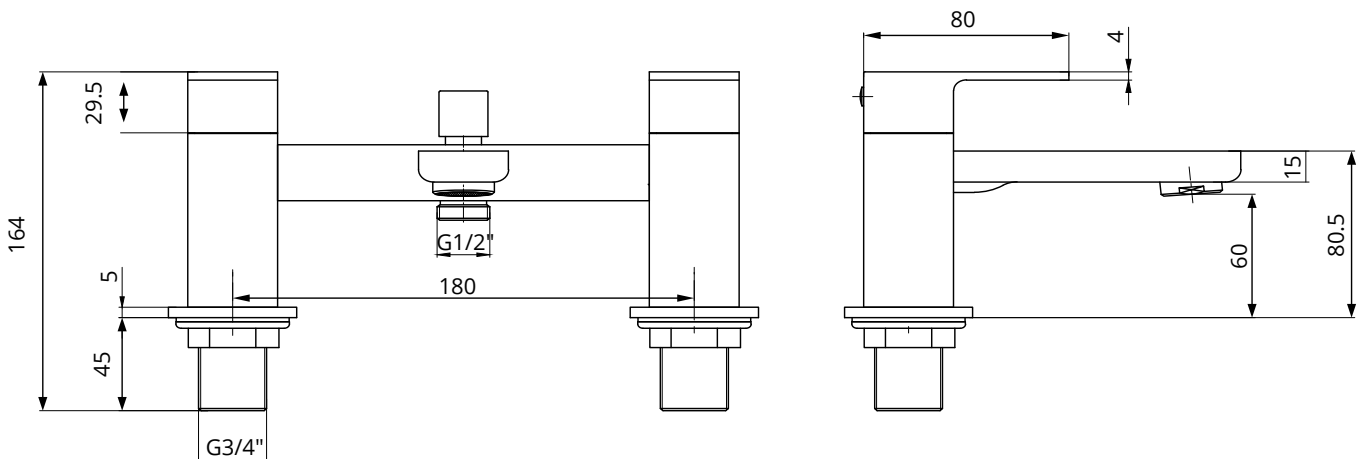

### Bath Shower Mixer

Waste Included, Includes Handset

<b>MATERIAL</b>	Brass
<b>FIXING</b>	Deck mounted using back nuts provided

Bar	Litres per min
0.2	7.50
0.5	13.50
1	19.10
2	23.10
3	26.70