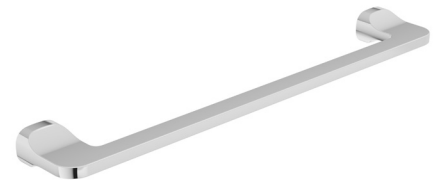

## ARCANA Robe Hook

<b>CODE</b>	Chrome	 UA0022	Matt Black	 UA0027
	Brushed Gold	 UA0095	Brushed Nickel	 UA0094
<b>MATERIAL</b>	Stainless steel and Cromall®			
<b>DIMENSIONS</b>	See technical drawing			
<b>FIXINGS</b>	Screw to wall fixings supplied			

## ARCANA Toilet Roll Holder

<b>CODE</b>	Chrome	 UA0021	Matt Black	 UA0026
	Brushed Gold	 UA0093	Brushed Nickel	 UA0092
<b>MATERIAL</b>	Stainless steel and Cromall®			
<b>DIMENSIONS</b>	See technical drawing			
<b>FIXINGS</b>	Screw to wall fixings supplied			

## ARCANA Toothbrush Holder

CODE	Chrome	UA0025	Matt Black	UA0030
	Brushed Gold	UA0103	Brushed Nickel	UA0102
MATERIAL	Stainless steel and Cromall®, Frosted glass			
DIMENSIONS	See technical drawing			
FIXINGS	Screw to wall fixings supplied			

## ARCANA Towel Rail

CODE	Chrome	UA0024	Matt Black	UA0029
	Brushed Gold	UA0099	Brushed Nickel	UA0098
MATERIAL	Stainless steel and Cromall®, Frosted glass			
DIMENSIONS	See technical drawing			
FIXINGS	Screw to wall fixings supplied			