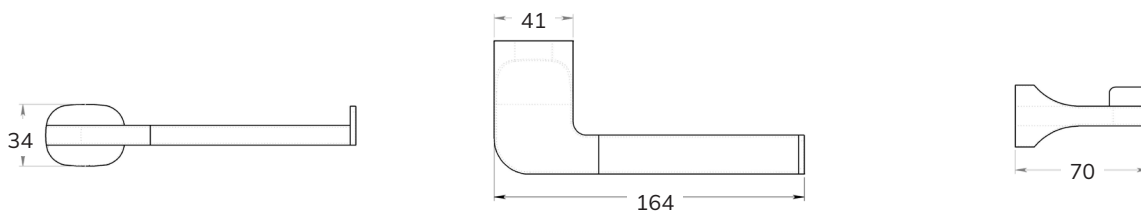

## ARCANA Robe Hook

<b>CODE</b>	Chrome	 UA0022	Matt Black	 UA0027
	Brushed Gold	 UA0095	Brushed Nickel	 UA0094
<b>MATERIAL</b>	Stainless steel and Cromall®			
<b>DIMENSIONS</b>	See technical drawing			
<b>FIXINGS</b>	Screw to wall fixings supplied			

## ARCANA Toilet Roll Holder

<b>CODE</b>	Chrome	 UA0021	Matt Black	 UA0026
	Brushed Gold	 UA0093	Brushed Nickel	 UA0092
<b>MATERIAL</b>	Stainless steel and Cromall®			
<b>DIMENSIONS</b>	See technical drawing			
<b>FIXINGS</b>	Screw to wall fixings supplied			

## ARCANA Toothbrush Holder

CODE	Chrome	UA0025	Matt Black	UA0030
	Brushed Gold	UA0103	Brushed Nickel	UA0102
MATERIAL	Stainless steel and Cromall®, Frosted glass			
DIMENSIONS	See technical drawing			
FIXINGS	Screw to wall fixings supplied			

## ARCANA Towel Rail

CODE	Chrome	UA0024	Matt Black	UA0029
	Brushed Gold	UA0099	Brushed Nickel	UA0098
MATERIAL	Stainless steel and Cromall®, Frosted glass			
DIMENSIONS	See technical drawing			
FIXINGS	Screw to wall fixings supplied			