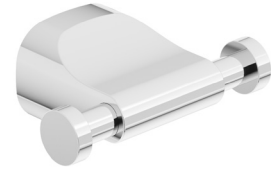

## ARCANA Robe Hook

<b>CODE</b>	Chrome	 UA0022	Matt Black	 UA0027
	Brushed Gold	 UA0095	Brushed Nickel	 UA0094
<b>MATERIAL</b>	Stainless steel and Cromall®			
<b>DIMENSIONS</b>	See technical drawing			
<b>FIXINGS</b>	Screw to wall fixings supplied			

## ARCANA Toilet Roll Holder

<b>CODE</b>	Chrome	 UA0021	Matt Black	 UA0026
	Brushed Gold	 UA0093	Brushed Nickel	 UA0092
<b>MATERIAL</b>	Stainless steel and Cromall®			
<b>DIMENSIONS</b>	See technical drawing			
<b>FIXINGS</b>	Screw to wall fixings supplied			

## ARCANA Toothbrush Holder

CODE	Chrome	UA0025	Matt Black	UA0030
	Brushed Gold	UA0103	Brushed Nickel	UA0102
MATERIAL	Stainless steel and Cromall®, Frosted glass			
DIMENSIONS	See technical drawing			
FIXINGS	Screw to wall fixings supplied			

## ARCANA Towel Rail

CODE	Chrome	UA0024	Matt Black	UA0029
	Brushed Gold	UA0099	Brushed Nickel	UA0098
MATERIAL	Stainless steel and Cromall®, Frosted glass			
DIMENSIONS	See technical drawing			
FIXINGS	Screw to wall fixings supplied			