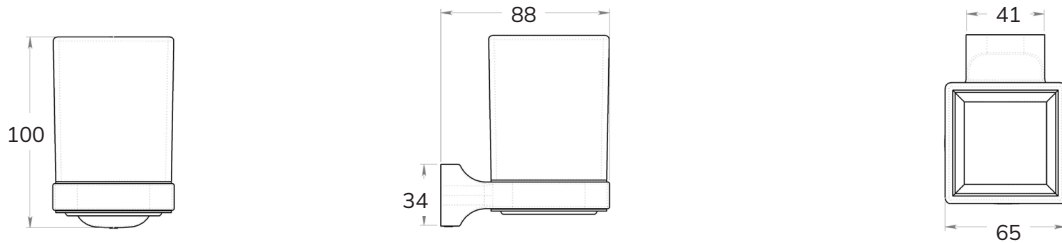

## ARCANA Toilet Roll Holder

<b>CODE</b>	Chrome	 UA0021	Matt Black	 UA0026
	Brushed Gold	 UA0093	Brushed Nickel	 UA0092
<b>MATERIAL</b>	Stainless steel and Cromall®			
<b>DIMENSIONS</b>	See technical drawing			
<b>FIXINGS</b>	Screw to wall fixings supplied			

## ARCANA Toothbrush Holder

CODE	Chrome	UA0025	Matt Black	UA0030
	Brushed Gold	UA0103	Brushed Nickel	UA0102
MATERIAL	Stainless steel and Cromall®, Frosted glass			
DIMENSIONS	See technical drawing			
FIXINGS	Screw to wall fixings supplied			

## ARCANA Towel Rail

CODE	Chrome	UA0024	Matt Black	UA0029
	Brushed Gold	UA0099	Brushed Nickel	UA0098
MATERIAL	Stainless steel and Cromall®, Frosted glass			
DIMENSIONS	See technical drawing			
FIXINGS	Screw to wall fixings supplied			

## ARCANA Towel Ring

CODE	Chrome	UA0023	Matt Black	UA0028
	Brushed Gold	UA0097	Brushed Nickel	UA0096
MATERIAL	Stainless steel and Cromall®, Frosted glass			
DIMENSIONS	See technical drawing			
FIXINGS	Screw to wall fixings supplied			