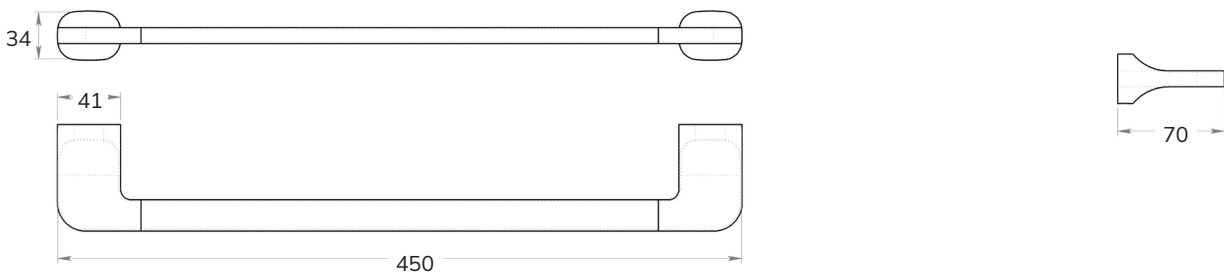

## ARCANA Toilet Roll Holder

<b>CODE</b>	Chrome	 UA0021	Matt Black	 UA0026
	Brushed Gold	 UA0093	Brushed Nickel	 UA0092
<b>MATERIAL</b>	Stainless steel and Cromall®			
<b>DIMENSIONS</b>	See technical drawing			
<b>FIXINGS</b>	Screw to wall fixings supplied			

## ARCANA Toothbrush Holder

CODE	Chrome	UA0025	Matt Black	UA0030
	Brushed Gold	UA0103	Brushed Nickel	UA0102
MATERIAL	Stainless steel and Cromall®, Frosted glass			
DIMENSIONS	See technical drawing			
FIXINGS	Screw to wall fixings supplied			

## ARCANA Towel Rail

CODE	Chrome	UA0024	Matt Black	UA0029
	Brushed Gold	UA0099	Brushed Nickel	UA0098
MATERIAL	Stainless steel and Cromall®, Frosted glass			
DIMENSIONS	See technical drawing			
FIXINGS	Screw to wall fixings supplied			