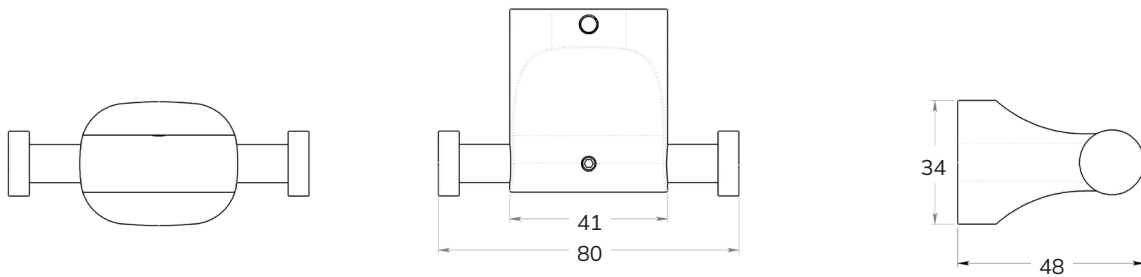

## ARCANA Robe Hook

<b>CODE</b>	Chrome	 UA0022	Matt Black	 UA0027
	Brushed Gold	 UA0095	Brushed Nickel	 UA0094
<b>MATERIAL</b>	Stainless steel and Cromall®			
<b>DIMENSIONS</b>	See technical drawing			
<b>FIXINGS</b>	Screw to wall fixings supplied			

## ARCANA Toilet Roll Holder

<b>CODE</b>	Chrome	 UA0021	Matt Black	 UA0026
	Brushed Gold	 UA0093	Brushed Nickel	 UA0092
<b>MATERIAL</b>	Stainless steel and Cromall®			
<b>DIMENSIONS</b>	See technical drawing			
<b>FIXINGS</b>	Screw to wall fixings supplied			

## ARCANA Toothbrush Holder

CODE	Chrome	UA0025	Matt Black	UA0030
	Brushed Gold	UA0103	Brushed Nickel	UA0102
MATERIAL	Stainless steel and Cromall®, Frosted glass			
DIMENSIONS	See technical drawing			
FIXINGS	Screw to wall fixings supplied			

## ARCANA Towel Rail

CODE	Chrome	UA0024	Matt Black	UA0029
	Brushed Gold	UA0099	Brushed Nickel	UA0098
MATERIAL	Stainless steel and Cromall®, Frosted glass			
DIMENSIONS	See technical drawing			
FIXINGS	Screw to wall fixings supplied			