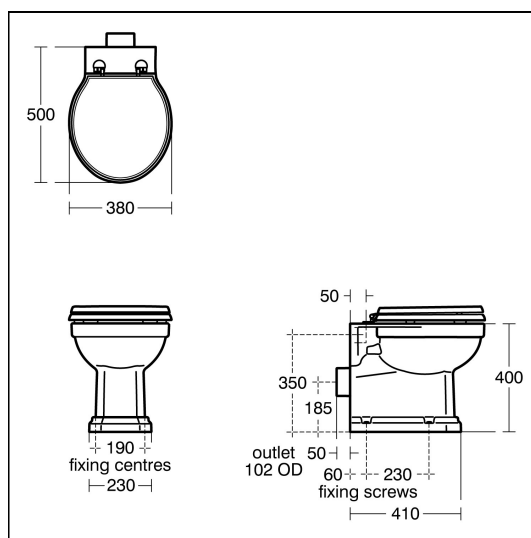

Designer

Robin Levien, RDI

Standards

WC bowl to BS EN 997 & BS EN 33

Special Notes

WC screwed to floor with screws provided.