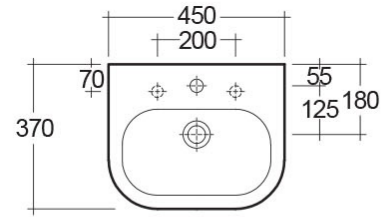

### Technical specifications

Dimensions: 450 x 370 mm

Weight: 20 Kg

Color: Alpine White

Shape of basin: Oval

Overflow hole: yes

Suites: [RAK-TONIQUE](#)

Code	Name
TON/HI-PEDS	TONIQUE PEDESTAL
TON45BAS1	TONIQUE WASH BASIN 45CM

Dimensions: All dimensions in mm tolerance  $\pm 5\%$  for below 200mm and  $\pm 3\%$  for above 200mm.

Note: Due to a continuing development programme to improve design and performance, the manufacturer reserves all rights to vary specifications without prior information.