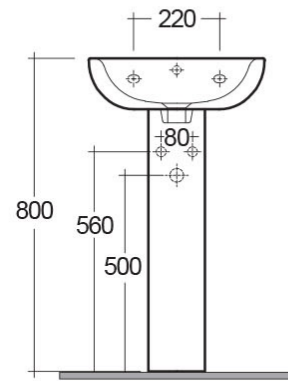

### Technical specifications

Dimensions: 450 x 370 mm

Weight: 20 Kg

Color: Alpine White

Shape of basin: Oval

Overflow hole: yes

Suites: [RAK-TONIQUE](#)

Code	Name
TON/HI-PEDS	TONIQUE PEDESTAL
TON45BAS1	TONIQUE WASH BASIN 45CM

Dimensions: All dimensions in mm tolerance  $\pm 5\%$  for below 200mm and  $\pm 3\%$  for above 200mm.

Note: Due to a continuing development programme to improve design and performance, the manufacturer reserves all rights to vary specifications without prior information.