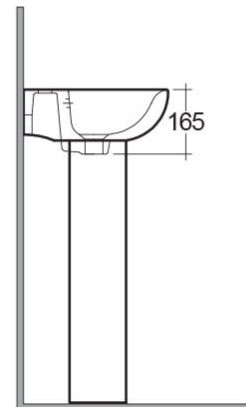

### Technical specifications

Dimensions: 450 x 370 mm

Weight: 20 Kg

Color: Alpine White

Shape of basin: Oval

Overflow hole: yes

Suites: [RAK-TONIQUE](#)

Code	Name
TON/HI-PEDS	TONIQUE PEDESTAL
TON45BAS1	TONIQUE WASH BASIN 45CM

Dimensions: All dimensions in mm tolerance  $\pm 5\%$  for below 200mm and  $\pm 3\%$  for above 200mm.

Note: Due to a continuing development programme to improve design and performance, the manufacturer reserves all rights to vary specifications without prior information.