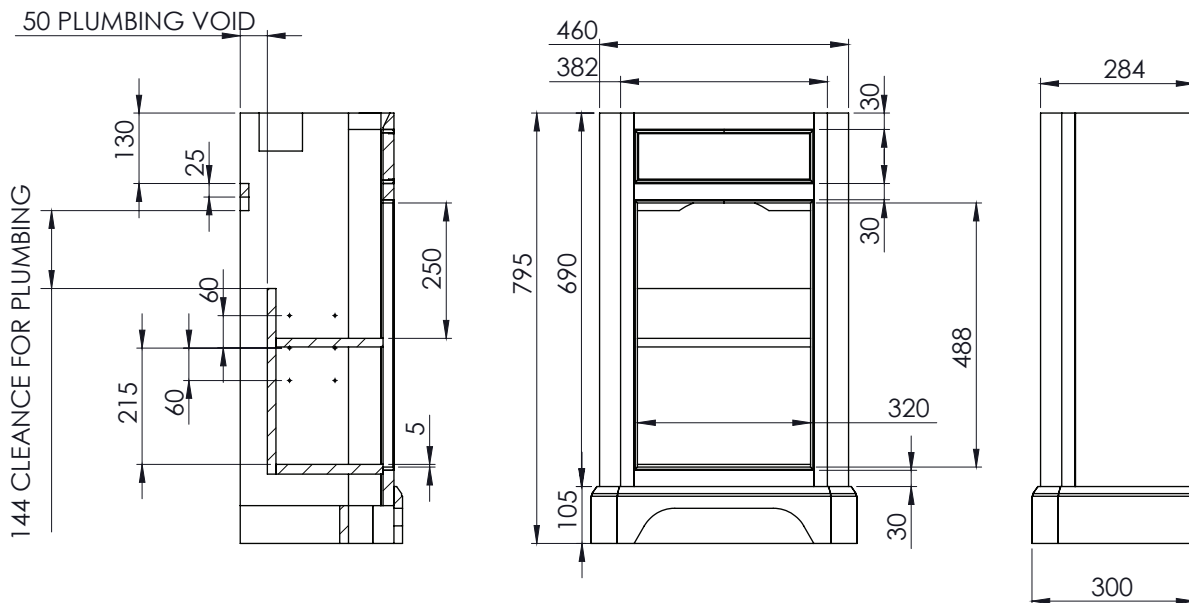

Technical Data Sheet

Vitoria
Cloakroom Unit

TAVISTOCK
inspiring bathrooms

No.	Description	Code	Fixings Included
1	Vitoria 500mm Cloakroom Unit	VT50FLW / VT50FDGM	NO
2	Ceramic Basin	DB850CLS	NO

Finishes Available

White

Matt Dark Grey

Dimensions

Diagrams not to scale
All dimensins in mm
tolerance of +5mm

FAQ's

Are the doors soft close? Yes.

How can the unit be secured in place? Screwing it onto the wall through the back rail.