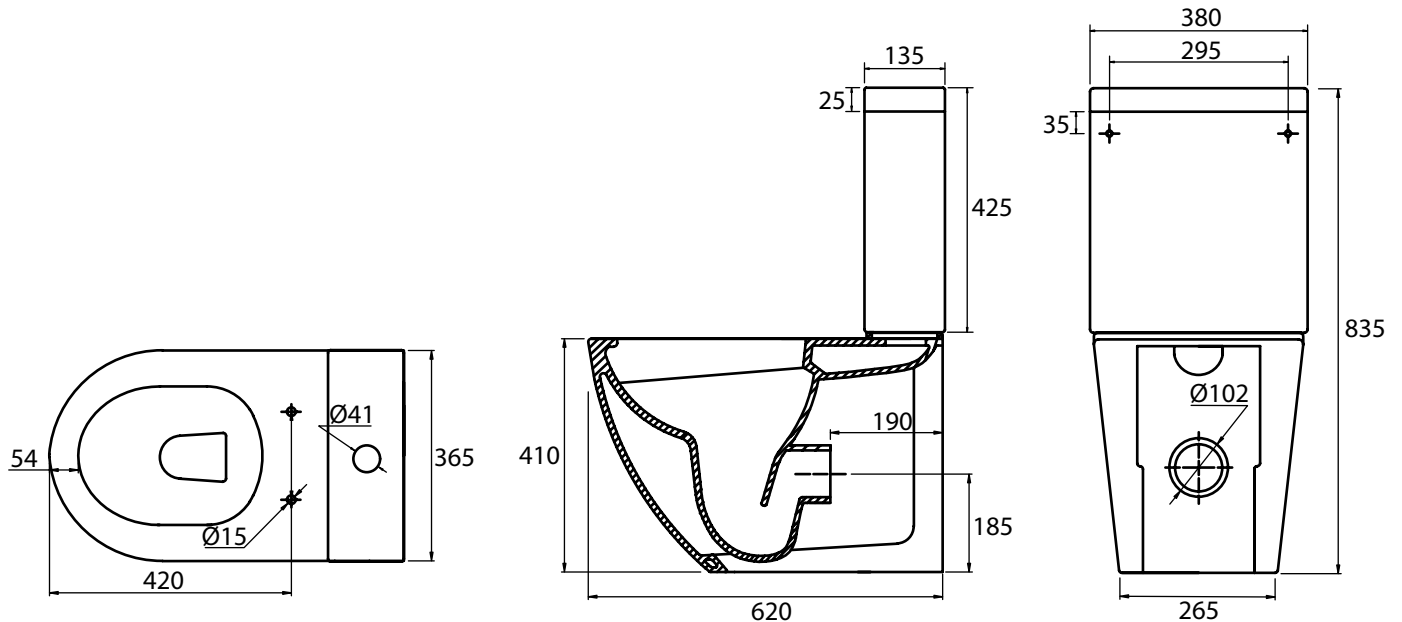

Technical Data Sheet

ORBIT

Fully Enclosed Close Coupled WC

TAVISTOCK
inspiring bathrooms

No.	Description	Code	Fixings Included
1	Orbit 620mm rimless Close Coupled Pan	P250S	Yes
2	Orbit Cistern, 4.5/3L	C250S	Yes
3	Orbit Soft Close Quick release Seat	TS250S	Yes

Dimensions

Diagrams not to scale
All dimensions in mm
tolerance of +/- 5mm

FAQ's

What side is the inlet valve in the close coupled WC? **Bottom left of the tank.**

Can this Close Coupled pan be used with a side connection outlet pipe? **No, the pan design is fully back to wall.**