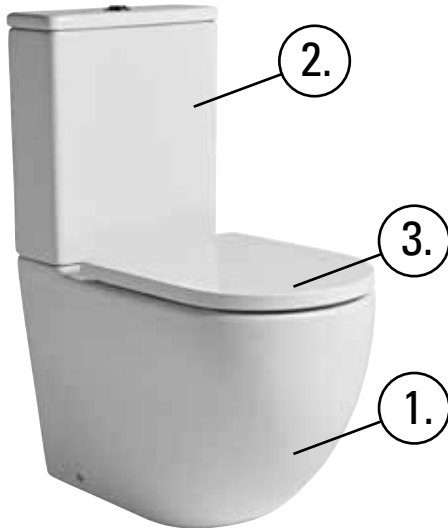

Technical Data Sheet

ORBIT

Fully Enclosed Close Coupled WC

TAVISTOCK
inspiring bathrooms

No.	Description	Code	Fixings Included
1	Orbit 620mm rimless Close Coupled Pan	P250S	Yes
2	Orbit Cistern, 4.5/3L	C250S	Yes
3	Orbit Soft Close Quick release Seat	TS250S	Yes

Dimensions

Diagrams not to scale
All dimensions in mm
tolerance of +/- 5mm

FAQ's

What side is the inlet valve in the close coupled WC? **Bottom left of the tank.**

Can this Close Coupled pan be used with a side connection outlet pipe? **No, the pan design is fully back to wall.**