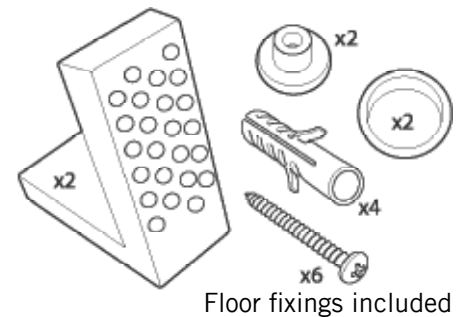

Technical Data Sheet

ORBIT

Fully Enclosed Close Coupled WC

TAVISTOCK
inspiring bathrooms

No.	Description	Code	Fixings Included
1	Orbit 620mm rimless Close Coupled Pan	P250S	Yes
2	Orbit Cistern, 4.5/3L	C250S	Yes
3	Orbit Soft Close Quick release Seat	TS250S	Yes

Dimensions

Diagrams not to scale
All dimensions in mm
tolerance of +/- 5mm

FAQ's

What side is the inlet valve in the close coupled WC? **Bottom left of the tank.**

Can this Close Coupled pan be used with a side connection outlet pipe? **No, the pan design is fully back to wall.**