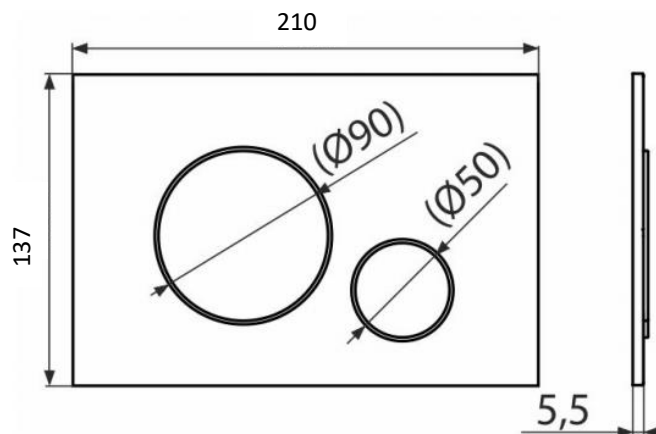

Technical Data Information

Product Code: TAVTR9037

Information: Circles Push Plate Brushed Brass
Colour: Chrome

Overall Dimension: W: 210 x H: 137

All Dimensions are in millimetres. The information contained on this page was correct at date of issue. Fitting dimensions are provided as a guide only. Some variation may occur due to manufacturing tolerances. We pursue a policy of continuing improvement in design and performance of our products and so reserve the right to change specifications without prior notice.