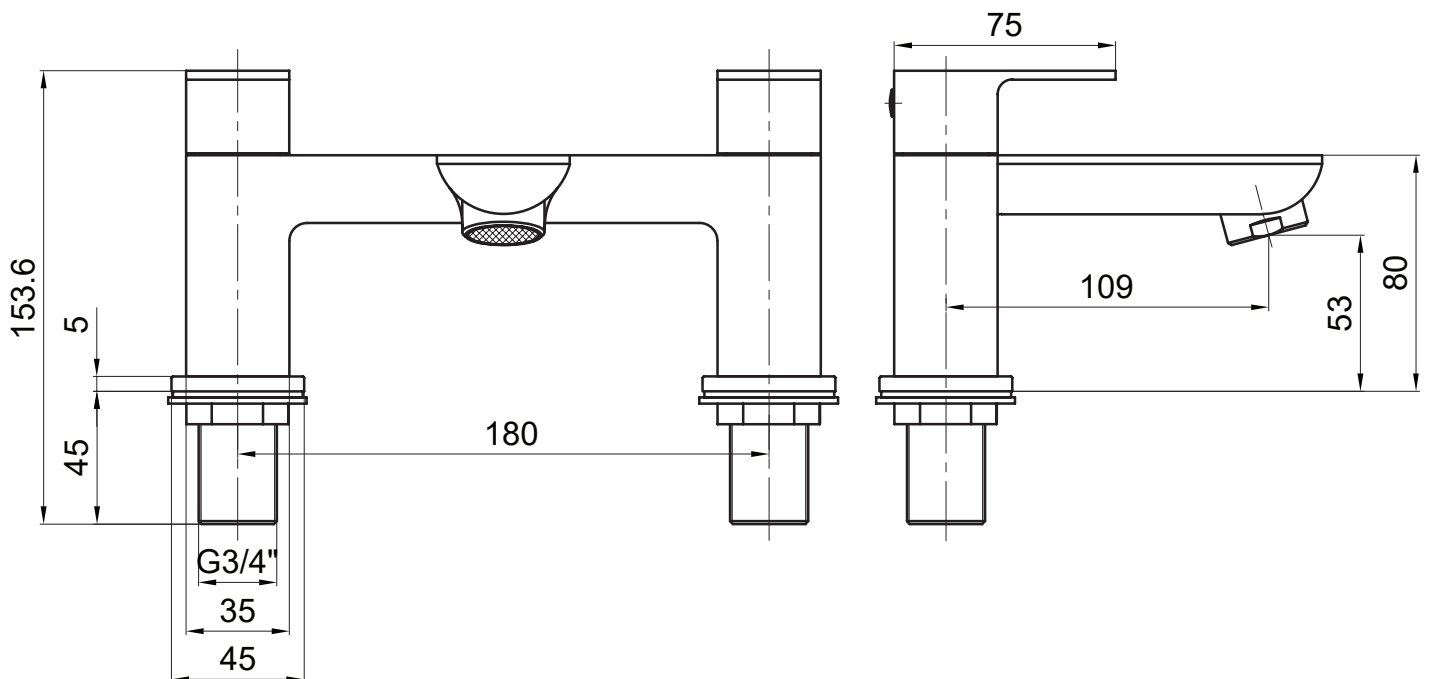

Technical Data Sheet

Haze Bath Filler

TAVTHZ32 - Chrome, TAVTHZ3203 - Black, TAVTHZ3204 - Brushed Brass

TAVISTOCK
inspiring bathrooms

No.	Description	Code	Fixings Included
1	Haze Bath Filler	TAVTHZ32, TAVTHZ3203, TAVTHZ3204	YES

Min Pressure:	0.2bar
0.2bar	7.6 litres / min
0.3bar	10 litres / min
0.4bar	11.3 litres / min
0.5bar	13.2 litres / min
1bar	18.2 litres / min
2bar	26.7 litres / min

Dimensions

Diagrams not to scale. All dimensions in mm (tolerance of +/-5mm)

*Dimensions are subject to change, customers are advised to measure actual product before commencing installation.

FAQs

Does the tap come fitted with an aerator? Yes.

What size plumbing fittings are needed for the threaded legs? This product will work with standard 3/4" plumbing fittings.