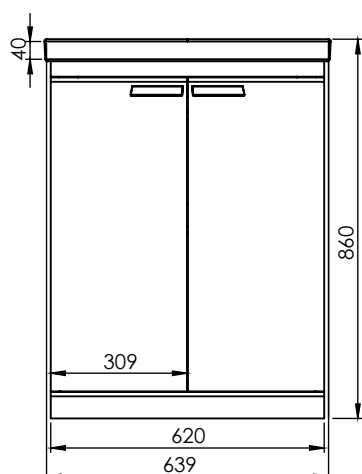

Finishes Available

Dark Java

Light Java

Gloss white

Light Grey

Dimensions - 650mm FM unit

Diagrams not to scale
All dimensions in mm
tolerance of +5mm

Dimensions - 500mm FM unit

Diagrams not to scale
All dimensions in mm
tolerance of +5mm

FAQ's