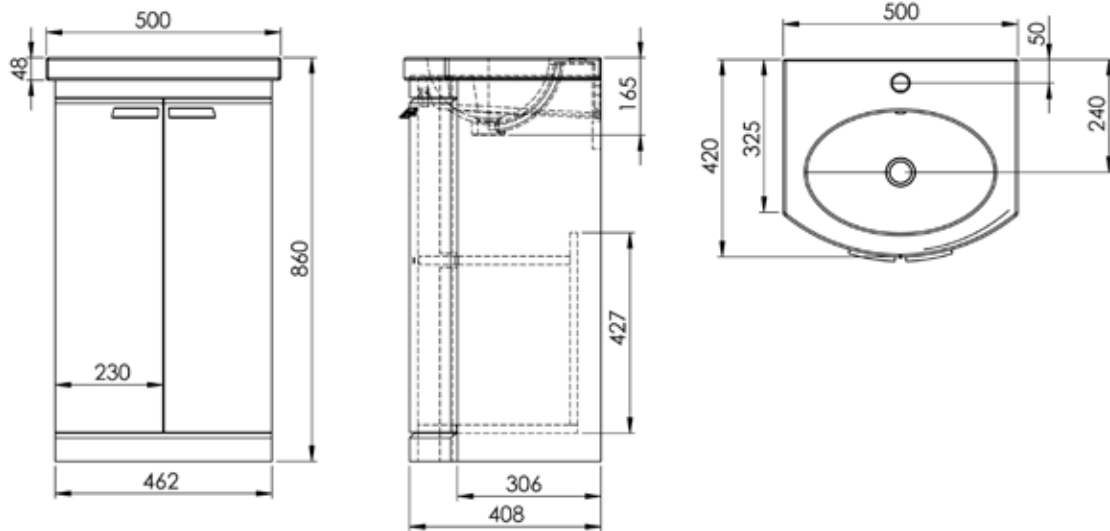

Finishes Available

Dark Java

Light Java

Gloss white

Light Grey

Dimensions - 650mm FM unit

Diagrams not to scale
All dimensions in mm
tolerance of +5mm

Dimensions - 500mm FM unit

Diagrams not to scale
All dimensions in mm
tolerance of +5mm

FAQ's