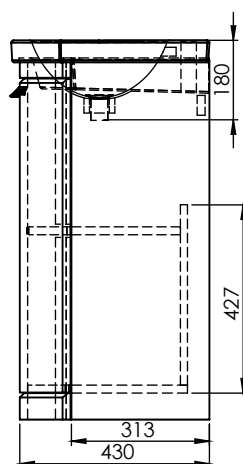

Finishes Available

Dark Java

Light Java

Gloss white

Light Grey

Dimensions - 650mm FM unit

Diagrams not to scale
All dimensions in mm
tolerance of +5mm

Dimensions - 500mm FM unit

Diagrams not to scale
All dimensions in mm
tolerance of +5mm

FAQ's