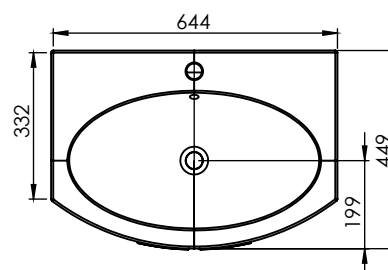

Finishes Available

Dark Java

Light Java

Gloss white

Light Grey

Dimensions - 650mm FM unit

Diagrams not to scale
All dimensions in mm
tolerance of +5mm

Dimensions - 500mm FM unit

Diagrams not to scale
All dimensions in mm
tolerance of +5mm

FAQ's