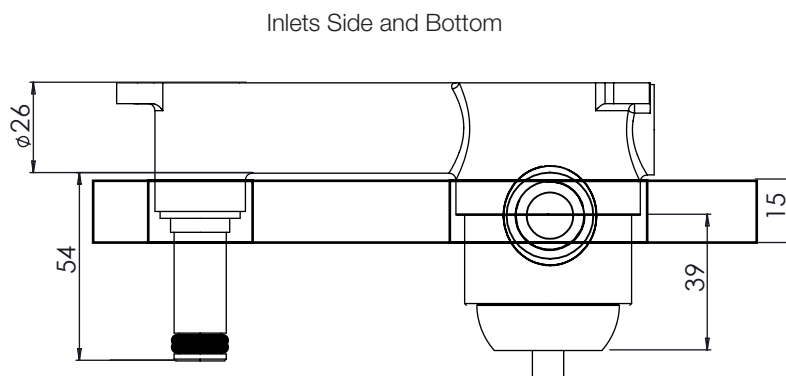

Technical Data Sheet

Anthem Wall Mounted Basin Mixer

TAVTAN19 - Chrome, TAVTAN1903 - Black, TAVTAN1904 - Brushed

No.	Description	Code	Fixings Included
1	Anthem Wall Mounted Basin Mixer	TAVTAN19, TAVTAN1903, TAVTAN1904	YES

Min Pressure:	0.2bar
0.2bar	5.4 litres / min
0.3bar	6.3 litres / min
0.4bar	7.1 litres / min
0.5bar	7.9 litres / min
1bar	10.8 litres / min
2bar	14.9 litres / min

Dimensions:

Diagrams not to scale. All dimensions in mm (tolerance of +/-5mm)

*Dimensions are subject to change, customers are advised to measure actual product before commencing installation.

FAQs

What is the size of the tap threaded connection? The threaded inlet is 1/2" BSP

Does the tap come fitted with an aerator? Yes, the aerator comes pre-installed but can be replaced. It is not adjustable.