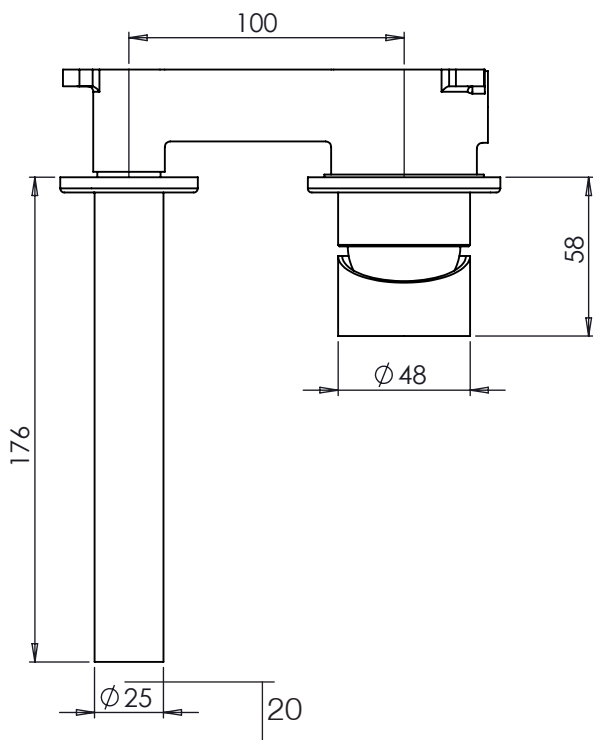

Technical Data Sheet

Anthem Wall Mounted Basin Mixer

TAVTAN19 - Chrome, TAVTAN1903 - Black, TAVTAN1904 - Brushed

No.	Description	Code	Fixings Included
1	Anthem Wall Mounted Basin Mixer	TAVTAN19, TAVTAN1903, TAVTAN1904	YES

Min Pressure:	0.2bar
0.2bar	5.4 litres / min
0.3bar	6.3 litres / min
0.4bar	7.1 litres / min
0.5bar	7.9 litres / min
1bar	10.8 litres / min
2bar	14.9 litres / min

Dimensions:

Diagrams not to scale. All dimensions in mm (tolerance of +/-5mm)

*Dimensions are subject to change, customers are advised to measure actual product before commencing installation.

FAQs

What is the size of the tap threaded connection? The threaded inlet is 1/2" BSP

Does the tap come fitted with an aerator? Yes, the aerator comes pre-installed but can be replaced. It is not adjustable.