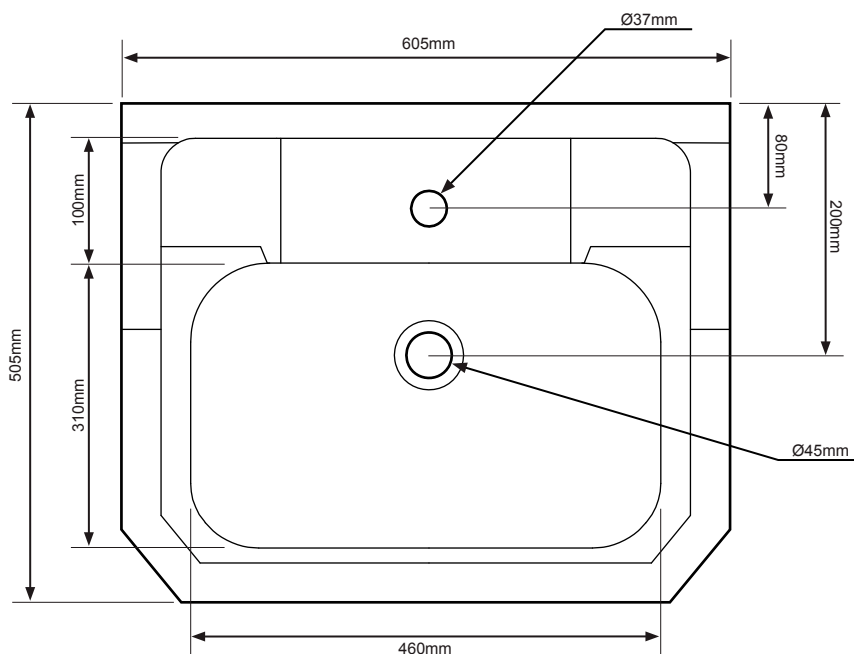

No.	Description	Product Code	Fixings included	Gross Weight	Net Weight
1	Vitoria 1 Tap Hole Basin	SB850S	Yes	---	---
2	Vitoria Pedestal	PE850S	Yes	---	---

DIAGRAMS NOT TO SCALE
ALL DIMENSIONS IN MM
TOLERANCE OF ± 5MM

Water Depth (bottom of bowl to bottom of overflow) - 95mm