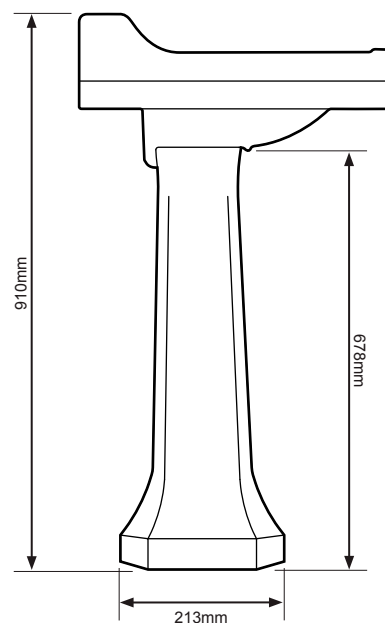

No.	Description	Product Code	Fixings included	Gross Weight	Net Weight
1	Vitoria 1 Tap Hole Basin	SB850S	Yes	---	---
2	Vitoria Pedestal	PE850S	Yes	---	---

DIAGRAMS NOT TO SCALE
ALL DIMENSIONS IN MM
TOLERANCE OF ± 5MM

Water Depth (bottom of bowl to bottom of overflow) - 95mm