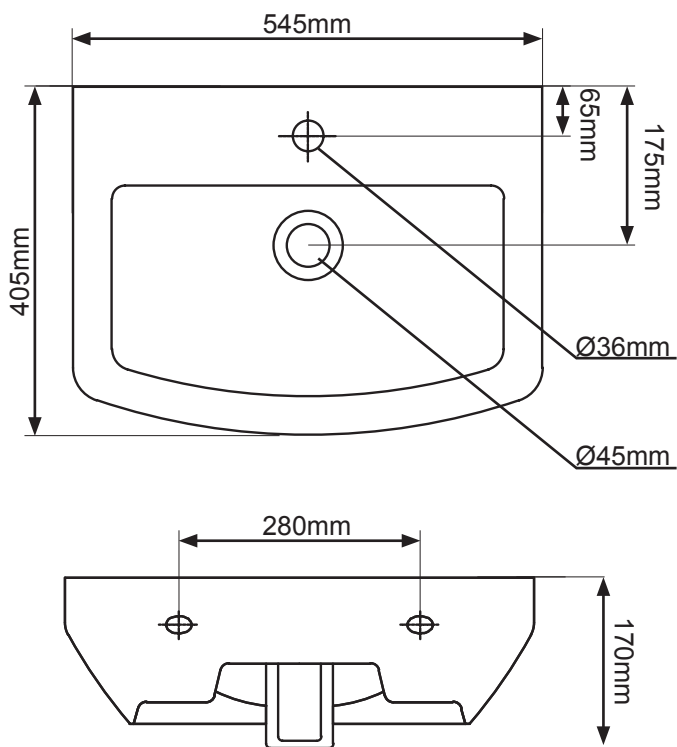

No.	Description	Product Code	Fixings included	Gross Weight	Net Weight
1	450 x 340 Basin	SB745S	No	9.9	9.4
2	550 x 400 Basin	SB700S	No	12.12	12.5
3	Semi Pedestal	SMP700S	NO	7.06kg	6.62kg

550 X 400 MM BASIN

Bowl Depth: xxxmm
Total Height of Ped & Basin: 850 mm

450 X 340 MM BASIN

Bowl Depth: 105mm
Total Height of Ped & Basin: 850 mm

DIAGRAMS NOT TO SCALE | ALL DIMENSIONS IN MM | TOLERANCE OF ± 5MM