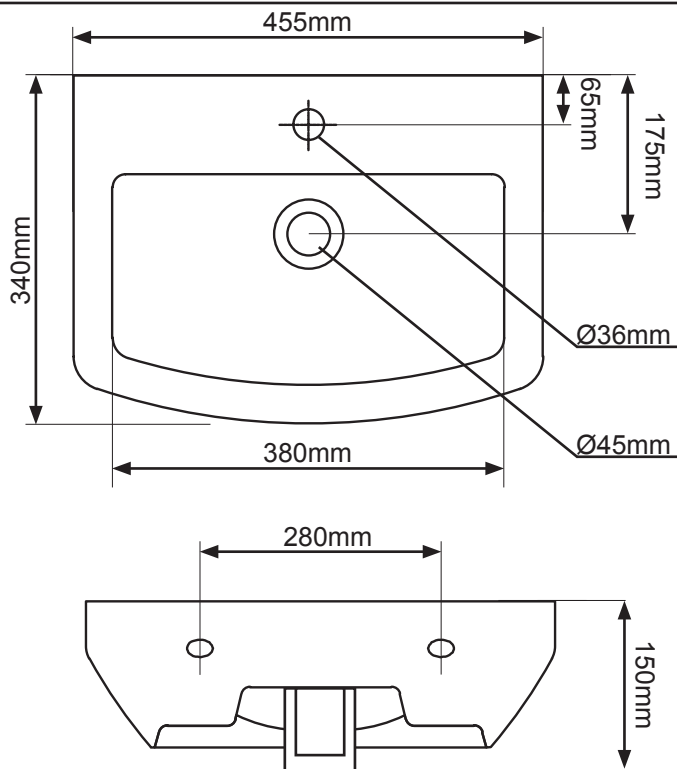

No.	Description	Product Code	Fixings included	Gross Weight	Net Weight
1	450 x 340 Basin	SB745S	No	9.9	9.4
2	550 x 400 Basin	SB700S	No	12.12	12.5
3	Semi Pedestal	SMP700S	NO	7.06kg	6.62kg

550 X 400 MM BASIN

Bowl Depth: xxxmm
Total Height of Ped & Basin: 850 mm

450 X 340 MM BASIN

Bowl Depth: 105mm
Total Height of Ped & Basin: 850 mm

DIAGRAMS NOT TO SCALE | ALL DIMENSIONS IN MM | TOLERANCE OF ± 5MM