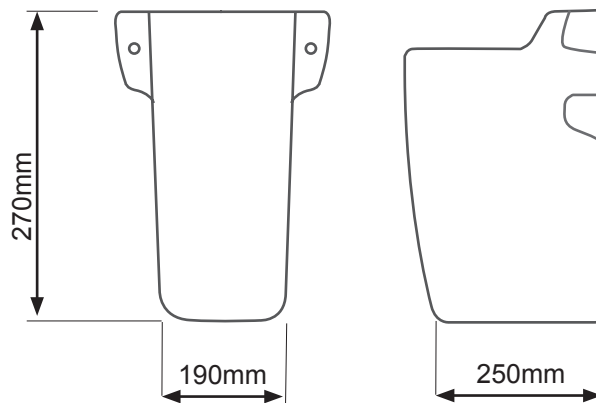

No.	Description	Product Code	Fixings included	Gross Weight	Net Weight
1	450 x 340 Basin	SB745S	No	9.9	9.4
2	550 x 400 Basin	SB700S	No	12.12	12.5
3	Semi Pedestal	SMP700S	NO	7.06kg	6.62kg

550 X 400 MM BASIN

Bowl Depth: xxxmm
Total Height of Ped & Basin: 850 mm

450 X 340 MM BASIN

Bowl Depth: 105mm
Total Height of Ped & Basin: 850 mm

DIAGRAMS NOT TO SCALE | ALL DIMENSIONS IN MM | TOLERANCE OF ± 5MM