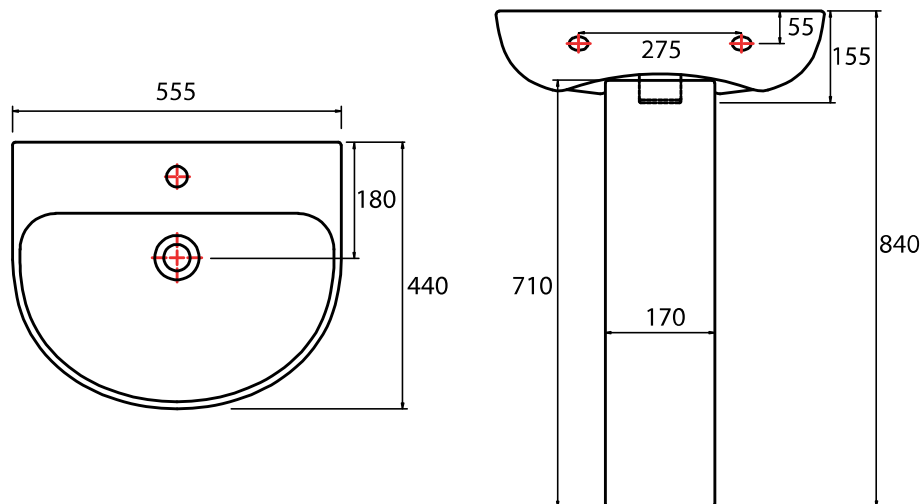

Technical Data Sheet

ORBIT
D-Basin and Pedestal

TAVISTOCK
inspiring bathrooms

No.	Description	Code	Fixings Included
1	Orbit 555mm-Basin	SB250S	Yes
2	Orbit Pedestal	PE100S	Yes

Dimensions

Diagrams not to scale
All dimensions in mm
tolerance of +/- 5mm

FAQ's

What is the internal depth of the basin (up to the overflow)? **65mm**

Can the basin be wall hung? **Yes, but use wall fixings like Fischer fixings that are appropriate to the installation in hand**