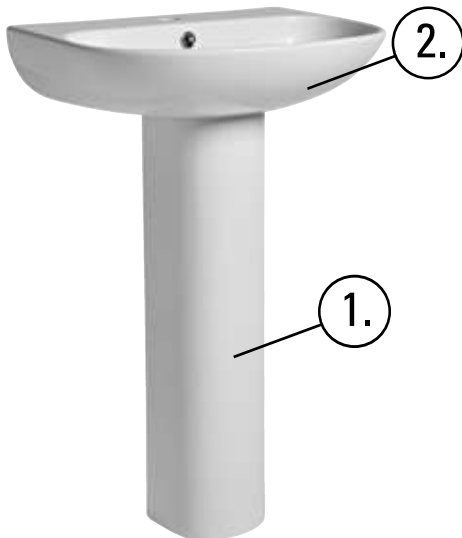

Technical Data Sheet

ORBIT
D-Basin and Pedestal

TAVISTOCK
inspiring bathrooms

No.	Description	Code	Fixings Included
1	Orbit 555mm-Basin	SB250S	Yes
2	Orbit Pedestal	PE100S	Yes

Dimensions

Diagrams not to scale
All dimensions in mm
tolerance of +/- 5mm

FAQ's

What is the internal depth of the basin (up to the overflow)? **65mm**

Can the basin be wall hung? **Yes, but use wall fixings like Fischer fixings that are appropriate to the installation in hand**