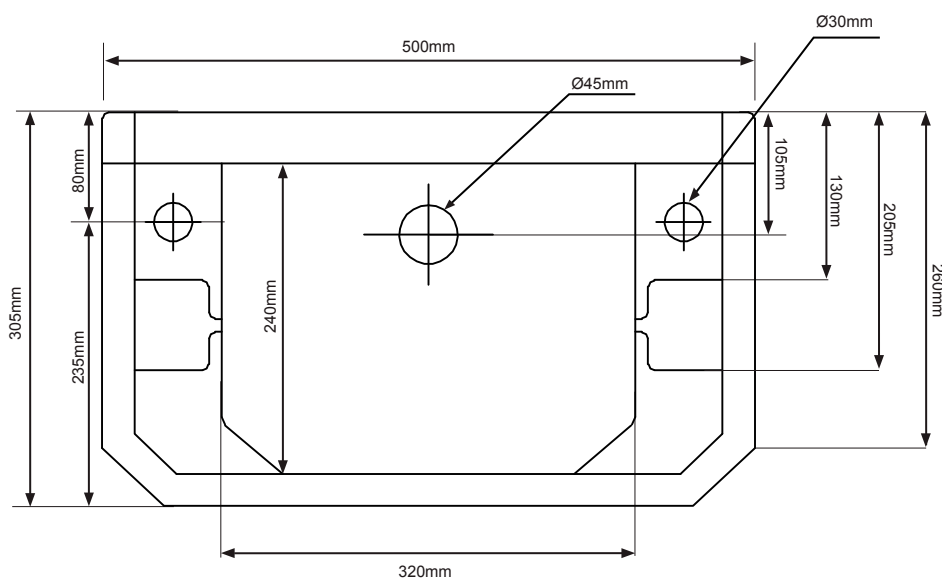

No.	Description	Product Code	Fixings included	Gross Weight	Net Weight
1	Vitoria 2 Tap Hole Cloakroom Basin	DB850CLS	Yes	---	---
2	Vitoria Pedestal	PE850S	Yes	---	---

DIAGRAMS NOT TO SCALE
ALL DIMENSIONS IN MM
TOLERANCE OF ± 5MM

Water Depth (bottom of bowl to bottom of overflow) - 110mm