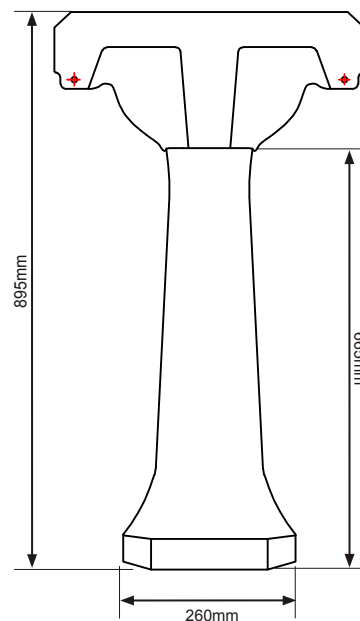

No.	Description	Product Code	Fixings included	Gross Weight	Net Weight
1	Vitoria 2 Tap Hole Cloakroom Basin	DB850CLS	Yes	---	---
2	Vitoria Pedestal	PE850S	Yes	---	---

DIAGRAMS NOT TO SCALE
ALL DIMENSIONS IN MM
TOLERANCE OF ± 5MM

Water Depth (bottom of bowl to bottom of overflow) - 110mm