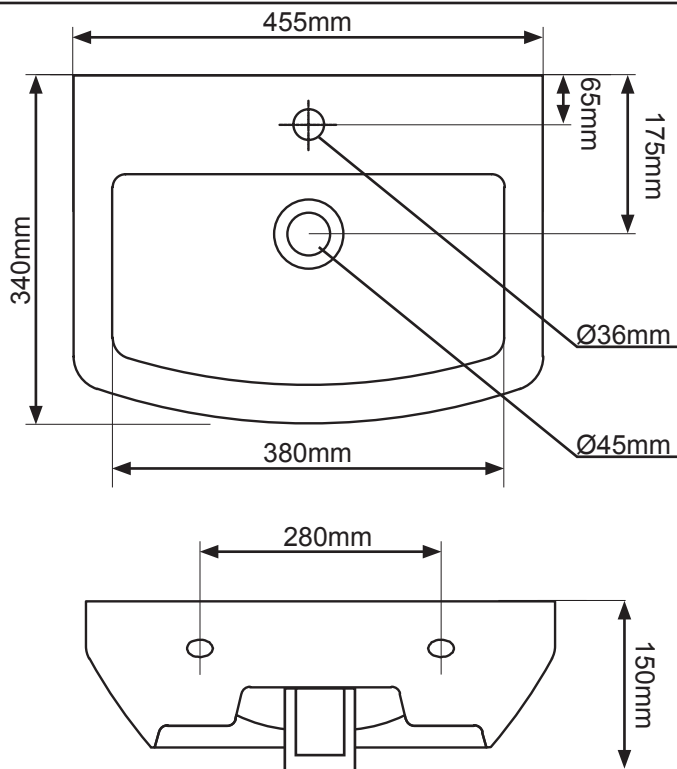

No.	Description	Product Code	Fixings included	Gross Weight	Net Weight
1	450 x 340 Basin	SB745S	No	9.9	9.4
2	550 x 400 Basin	SB700S	No	12.12	12.5
3	Full Height Pedestal	PE700S	NO	12.74kg	12.24kg

**550 X 400 MM BASIN**

**Bowl Depth:** xxxmm  
**Total Height of Ped & Basin:** 850 mm

**450 X 340 MM BASIN**

**Bowl Depth:** 105mm  
**Total Height of Ped & Basin:** 850 mm

DIAGRAMS NOT TO SCALE | ALL DIMENSIONS IN MM | TOLERANCE OF ± 5MM