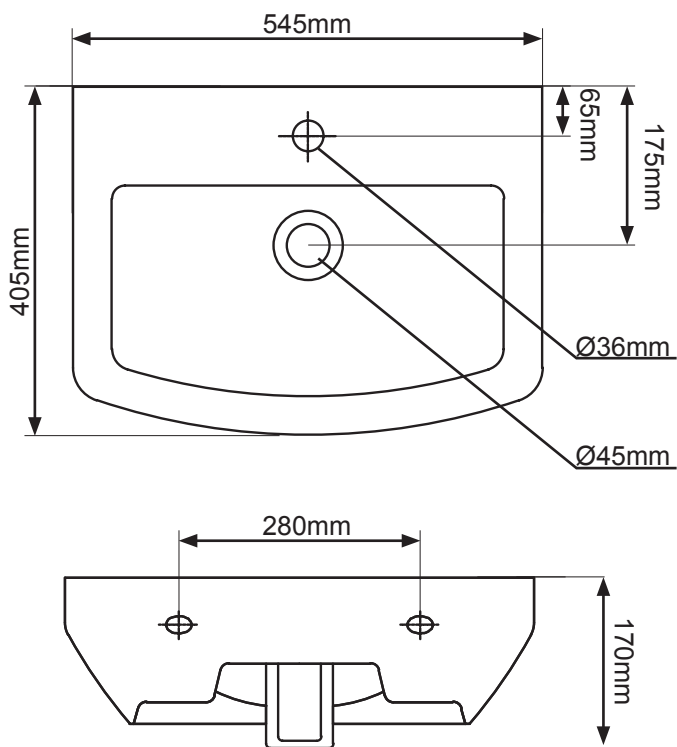

No.	Description	Product Code	Fixings included	Gross Weight	Net Weight
1	450 x 340 Basin	SB745S	No	9.9	9.4
2	550 x 400 Basin	SB700S	No	12.12	12.5
3	Full Height Pedestal	PE700S	NO	12.74kg	12.24kg

**550 X 400 MM BASIN**

**Bowl Depth:** xxxmm  
**Total Height of Ped & Basin:** 850 mm

**450 X 340 MM BASIN**

**Bowl Depth:** 105mm  
**Total Height of Ped & Basin:** 850 mm

DIAGRAMS NOT TO SCALE | ALL DIMENSIONS IN MM | TOLERANCE OF ± 5MM