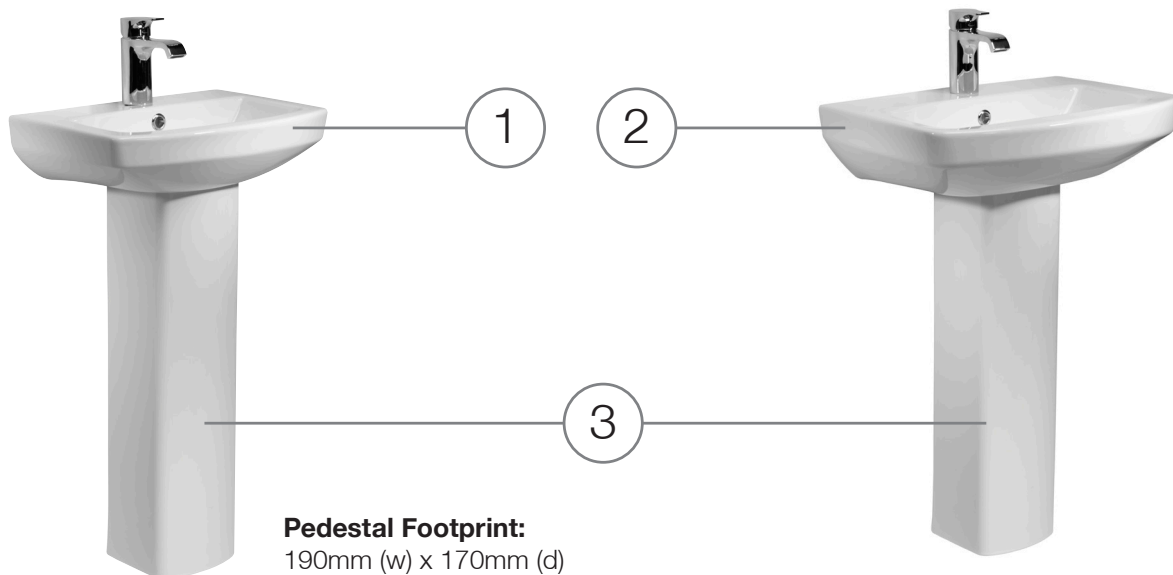

No.	Description	Product Code	Fixings included	Gross Weight	Net Weight
1	450 x 340 Basin	SB745S	No	9.9	9.4
2	550 x 400 Basin	SB700S	No	12.12	12.5
3	Full Height Pedestal	PE700S	NO	12.74kg	12.24kg

**550 X 400 MM BASIN**

**Bowl Depth:** xxxmm  
**Total Height of Ped & Basin:** 850 mm

**450 X 340 MM BASIN**

**Bowl Depth:** 105mm  
**Total Height of Ped & Basin:** 850 mm

DIAGRAMS NOT TO SCALE | ALL DIMENSIONS IN MM | TOLERANCE OF ± 5MM