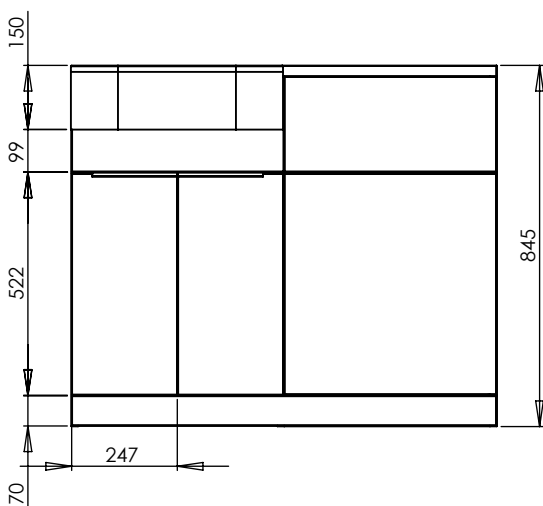

# Technical Data Sheet

Match  
1M Semi-Countertop and Back to Wall Furniture

**TAVISTOCK**  
inspiring bathrooms

No.	Description	Code	Fixings Included	Gross Weight	Net Weight
1	1M Match Furniture Right - (Oregon Oak/White)	MATROR / MATRW	YES		
2	1M Match Furniture Left - (Oregon Oak/White)	MATLOR / MATLW	YES		

## Dimensions

Diagrams not to scale  
All dimensions in mm  
tolerance of +5mm

Additional information