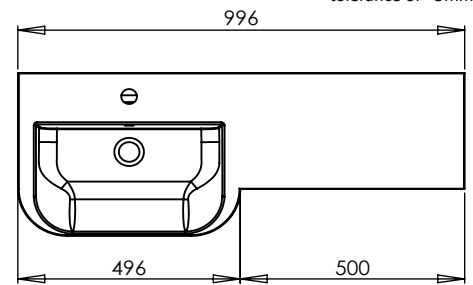

# Technical Data Sheet

Match  
1M Semi-Countertop and Back to Wall Furniture

**TAVISTOCK**  
inspiring bathrooms

No.	Description	Code	Fixings Included	Gross Weight	Net Weight
1	1M Match Furniture Right - (Oregon Oak/White)	MATROR / MATRW	YES		
2	1M Match Furniture Left - (Oregon Oak/White)	MATLOR / MATLW	YES		

## Dimensions

Diagrams not to scale  
All dimensions in mm  
tolerance of +5mm

Additional information