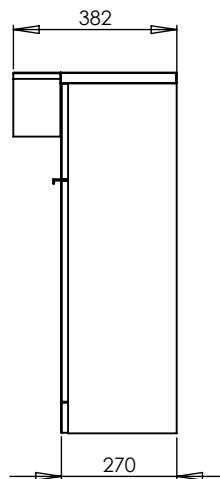

# Technical Data Sheet

Match  
1M Semi-Countertop and Back to Wall Furniture

**TAVISTOCK**  
inspiring bathrooms

No.	Description	Code	Fixings Included	Gross Weight	Net Weight
1	1M Match Furniture Right - (Oregon Oak/White)	MATROR / MATRW	YES		
2	1M Match Furniture Left - (Oregon Oak/White)	MATLOR / MATLW	YES		

## Dimensions

Diagrams not to scale  
All dimensions in mm  
tolerance of +5mm

Additional information