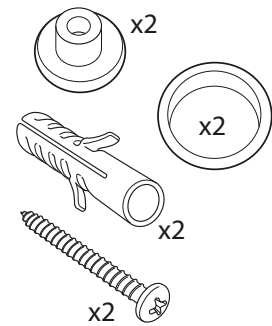

No.	Description	Product Code	Fixings included	Gross Weight	Net Weight
1	Vitoria Low Level Cistern inc. Flush Fittings	CL850S	Yes	---	---
2	Vitoria Low Level Pipe Kit	LLK850S	N/A	---	---
3	Vitoria Oak Toilet Seat	TS850NOSC	Yes	---	---
4	Vitoria High / Low Level Pan	PL850S	Yes	---	---

Cistern Settings:

Full Flush Volume: 6L

Reduced Flush Volume: 4L

Floor Fixing Kit:

DIAGRAMS NOT TO SCALE
ALL DIMENSIONS IN MM
TOLERANCE OF ± 5MM

FAQ's

What side is the inlet located? **Right hand side**

Are there any other compatible seats? **Vitoria White Toilet Seat - TS850WSC**

Can this pan be used with a side connection outlet pipe? **Yes**

The cistern lid won't shut/the cistern isn't working correctly. **Ensure the inlet and flush valves are set to the correct heights. Refer to instruction manual supplied with WC.**

Is the flush handle reversible? **No, only right hand side.**