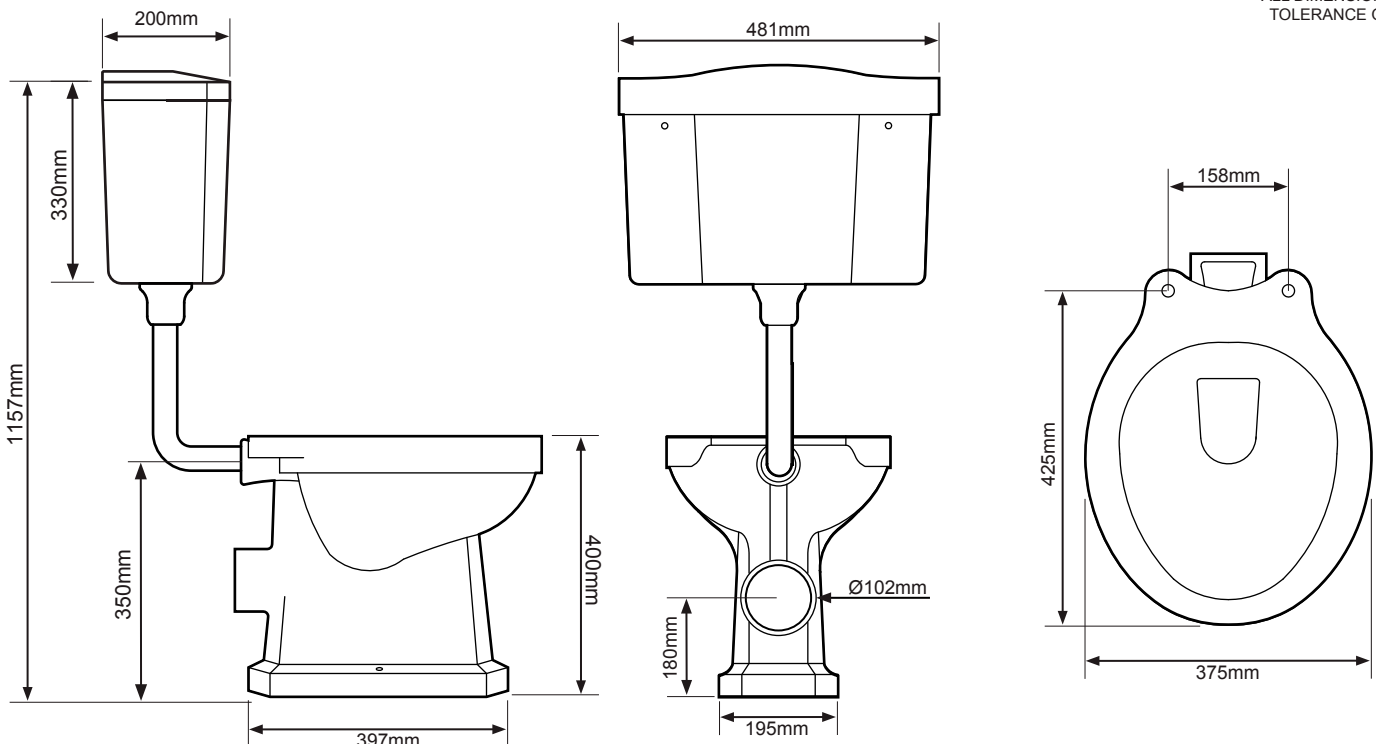

No.	Description	Product Code	Fixings included	Gross Weight	Net Weight
1	Vitoria Low Level Cistern inc. Flush Fittings	CL850S	Yes	---	---
2	Vitoria Low Level Pipe Kit	LLK850S	N/A	---	---
3	Vitoria Oak Toilet Seat	TS850NOSC	Yes	---	---
4	Vitoria High / Low Level Pan	PL850S	Yes	---	---

Cistern Settings:

Full Flush Volume: 6L

Reduced Flush Volume: 4L

Floor Fixing Kit:

DIAGRAMS NOT TO SCALE
ALL DIMENSIONS IN MM
TOLERANCE OF ± 5MM

FAQ's

What side is the inlet located? **Right hand side**

Are there any other compatible seats? **Vitoria White Toilet Seat - TS850WSC**

Can this pan be used with a side connection outlet pipe? **Yes**

The cistern lid won't shut/the cistern isn't working correctly. **Ensure the inlet and flush valves are set to the correct heights. Refer to instruction manual supplied with WC.**

Is the flush handle reversible? **No, only right hand side.**