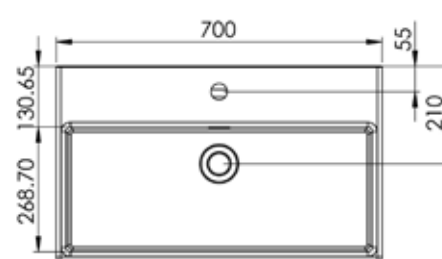

Technical Data Sheet

LANSDOWN
700mm Freestanding unit

TAVISTOCK
inspiring bathrooms

No.	Description	Code	Fixings Included
1	LANSDOWN 700MM FREESTANDING UNIT	LAN700B	YES
2	700MM CERAMIC BASIN	LAN700.C	

Finishes Available

Linen White

Pebble Grey

Dark Grey Matt

Dimensions - 700mm FS unit

Diagrams not to scale
All dimensions in mm
tolerance of +5mm

FAQ's