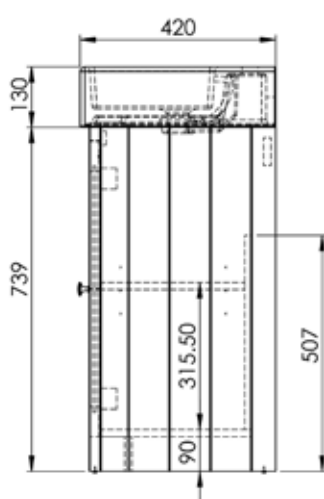

Technical Data Sheet

LANSDOWN
700mm Freestanding unit

TAVISTOCK
inspiring bathrooms

No.	Description	Code	Fixings Included
1	LANSDOWN 700MM FREESTANDING UNIT	LAN700B	YES
2	700MM CERAMIC BASIN	LAN700.C	

Finishes Available

Linen White

Pebble Grey

Dark Grey Matt

Dimensions - 700mm FS unit

Diagrams not to scale
All dimensions in mm
tolerance of +5mm

FAQ's