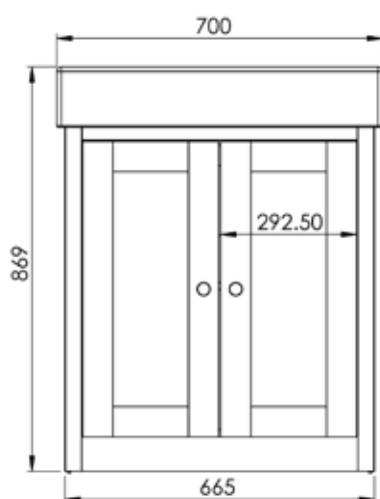

Technical Data Sheet

LANSDOWN
700mm Freestanding unit

TAVISTOCK
inspiring bathrooms

No.	Description	Code	Fixings Included
1	LANSDOWN 700MM FREESTANDING UNIT	LAN700B	YES
2	700MM CERAMIC BASIN	LAN700.C	

Finishes Available

Linen White

Pebble Grey

Dark Grey Matt

Dimensions - 700mm FS unit

Diagrams not to scale
All dimensions in mm
tolerance of +5mm

FAQ's