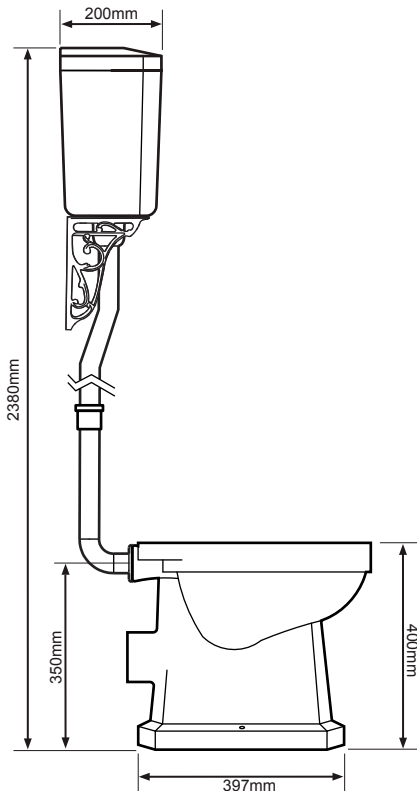

No.	Description	Product Code	Fixings included	Gross Weight	Net Weight
1	Vitoria High Level Cistern inc. Flush Fittings	CH850S	Yes	---	---
2	Vitoria High Level Pipe Kit	HLK850S	Yes	---	---
3	Vitoria Oak Toilet Seat	TS850NOSC	Yes	---	---
4	Vitoria High / Low Level Pan	PL850S	Yes	---	---

**Cistern Settings:**

Full Flush Volume: 6L

**Floor Fixing Kit:**

DIAGRAMS NOT TO SCALE  
ALL DIMENSIONS IN MM  
TOLERANCE OF ± 5MM

**FAQ's**

What side is the inlet located? **Left or right - reversible**

Are there any other compatible seats? **Vitoria White Toilet Seat - TS850WSC**

Can this pan be used with a side connection outlet pipe? **Yes**

The cistern lid won't shut/the cistern isn't working correctly. **Ensure the inlet and flush valves are set to the correct heights. Refer to instruction manual supplied with WC.**

Can the pull chain be installed on the left? **No**

© Roper Rhodes Ltd.

Tavistock, Brassmill Lane Trading Estate, Bath, BA1 3JF

T. 01225 787870 | F. 01225 448877 | E. tavistock@roperrhodes.co.uk | W. www.tavistock-bathrooms.co.uk