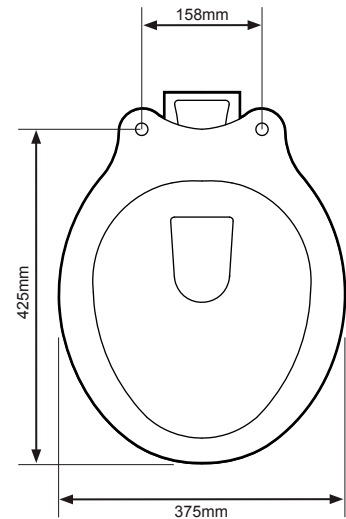

No.	Description	Product Code	Fixings included	Gross Weight	Net Weight
1	Vitoria High Level Cistern inc. Flush Fittings	CH850S	Yes	---	---
2	Vitoria High Level Pipe Kit	HLK850S	Yes	---	---
3	Vitoria Oak Toilet Seat	TS850NOSC	Yes	---	---
4	Vitoria High / Low Level Pan	PL850S	Yes	---	---

**Cistern Settings:**

Full Flush Volume: 6L

**Floor Fixing Kit:**

DIAGRAMS NOT TO SCALE  
ALL DIMENSIONS IN MM  
TOLERANCE OF ± 5MM

**FAQ's**

What side is the inlet located? **Left or right - reversible**

Are there any other compatible seats? **Vitoria White Toilet Seat - TS850WSC**