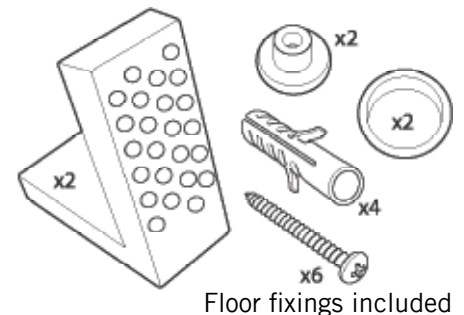

Technical Data Sheet

ORBIT

Fully Enclosed Close Coupled WC

TAVISTOCK
inspiring bathrooms

No.	Description	Code	Fixings Included
1	Orbit 620mm rimless Close Coupled Pan	P250S	Yes
2	Orbit Cistern, 4.5/3L	C250S	Yes
3	Orbit Soft Close Quick release Seat	TS250S	Yes

Dimensions

Diagrams not to scale
All dimensions in mm
tolerance of +/- 5mm

FAQ's

What side is the inlet valve in the close coupled WC? **Bottom left of the tank.**

Can this Close Coupled pan be used with a side connection outlet pipe? **No, the pan design is fully back to wall.**