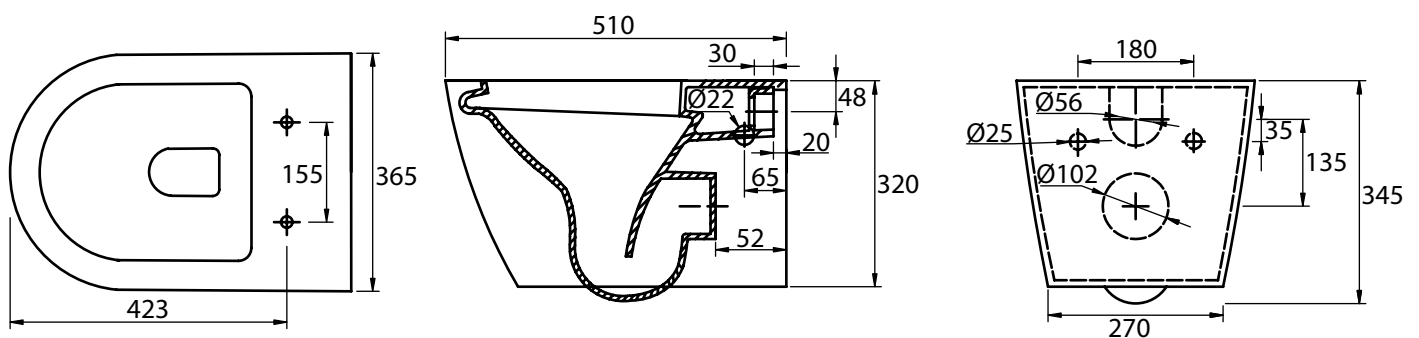

Dimensions

Diagrams not to scale
All dimensions in mm
tolerance of +/- 5mm

FAQ's

What side is the inlet valve in the close coupled WC? **Bottom left of the tank.**

Can this Close Coupled pan be used with a side connection outlet pipe? **No, the pan design is fully back to wall.**

Technical Data Sheet

ORBIT
Wall Hung WC

TAVISTOCK
inspiring bathrooms

No.	Description	Code	Fixings Included
1	Orbit WH Pan	WH250S	Yes
2	Orbit Soft Close Quick Release Seat	TS250S	Yes

Dimensions

Diagrams not to scale
All dimensions in mm
tolerance of +/- 5mm

Dimensions

Diagrams not to scale
All dimensions in mm
tolerance of +/- 5mm

FAQ's

What is the internal depth of the basin (up to the overflow)? **65mm**

Can the basin be wall hung? **Yes, but use wall fixings like Fischer fixings that are appropriate to the installation in hand**