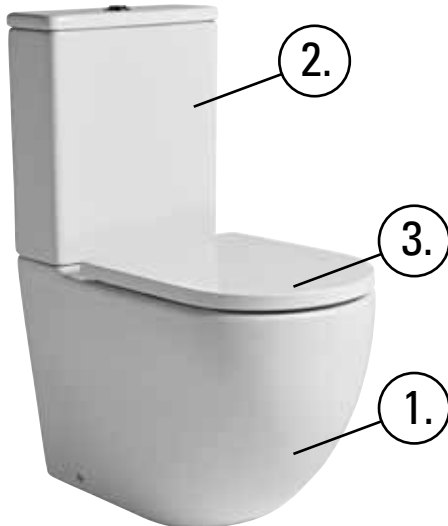

Technical Data Sheet

ORBIT

Fully Enclosed Close Coupled WC

TAVISTOCK
inspiring bathrooms

No.	Description	Code	Fixings Included
1	Orbit 620mm rimless Close Coupled Pan	P250S	Yes
2	Orbit Cistern, 4.5/3L	C250S	Yes
3	Orbit Soft Close Quick release Seat	TS250S	Yes

Dimensions

Diagrams not to scale
All dimensions in mm
tolerance of +/- 5mm

FAQ's

What side is the inlet valve in the close coupled WC? **Bottom left of the tank.**

Can this Close Coupled pan be used with a side connection outlet pipe? **No, the pan design is fully back to wall.**

Are there any other compatible seats? **No.**

Is the seat quick release? **Yes, the button is at the rear of seat.**

Technical Data Sheet

ORBIT
Back to Wall WC

TAVISTOCK
inspiring bathrooms

No.	Description	Code	Fixings Included
1	Orbit BTW 560mm Pan	BTW250S	Yes
2	Orbit Soft Close Quick Release Seat	TS250S	Yes