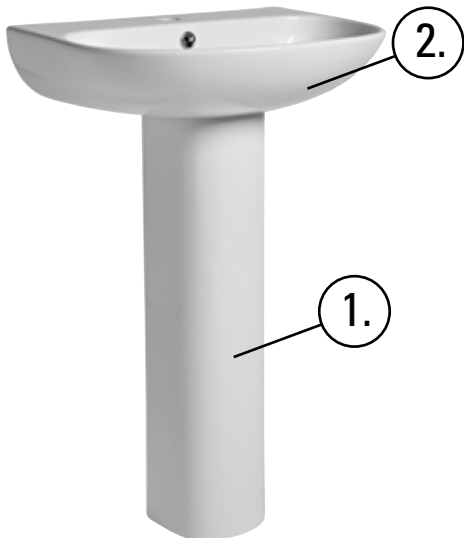

Technical Data Sheet

ORBIT

Fully Enclosed Close Coupled WC

TAVISTOCK
inspiring bathrooms

No.	Description	Code	Fixings Included
1	Orbit 620mm rimless Close Coupled Pan	P250S	Yes
2	Orbit Cistern, 4.5/3L	C250S	Yes
3	Orbit Soft Close Quick release Seat	TS250S	Yes

Dimensions

Diagrams not to scale
All dimensions in mm
tolerance of +/- 5mm

FAQ's

What side is the inlet valve in the close coupled WC? **Bottom left of the tank.**

Can this Close Coupled pan be used with a side connection outlet pipe? **No, the pan design is fully back to wall.**

Technical Data Sheet

ORBIT
Wall Hung WC

TAVISTOCK
inspiring bathrooms

No.	Description	Code	Fixings Included
1	Orbit WH Pan	WH250S	Yes
2	Orbit Soft Close Quick Release Seat	TS250S	Yes

Dimensions

Diagrams not to scale
All dimensions in mm
tolerance of +/- 5mm

FAQ's

Are there any other compatible seats? **No.**
Is the seat quick release? **Yes, the button is at the rear of seat.**

Technical Data Sheet

ORBIT
D-Basin and Pedestal

TAVISTOCK
inspiring bathrooms

No.	Description	Code	Fixings Included
1	Orbit 555mm-Basin	SB250S	Yes
2	Orbit Pedestal	PE100S	Yes