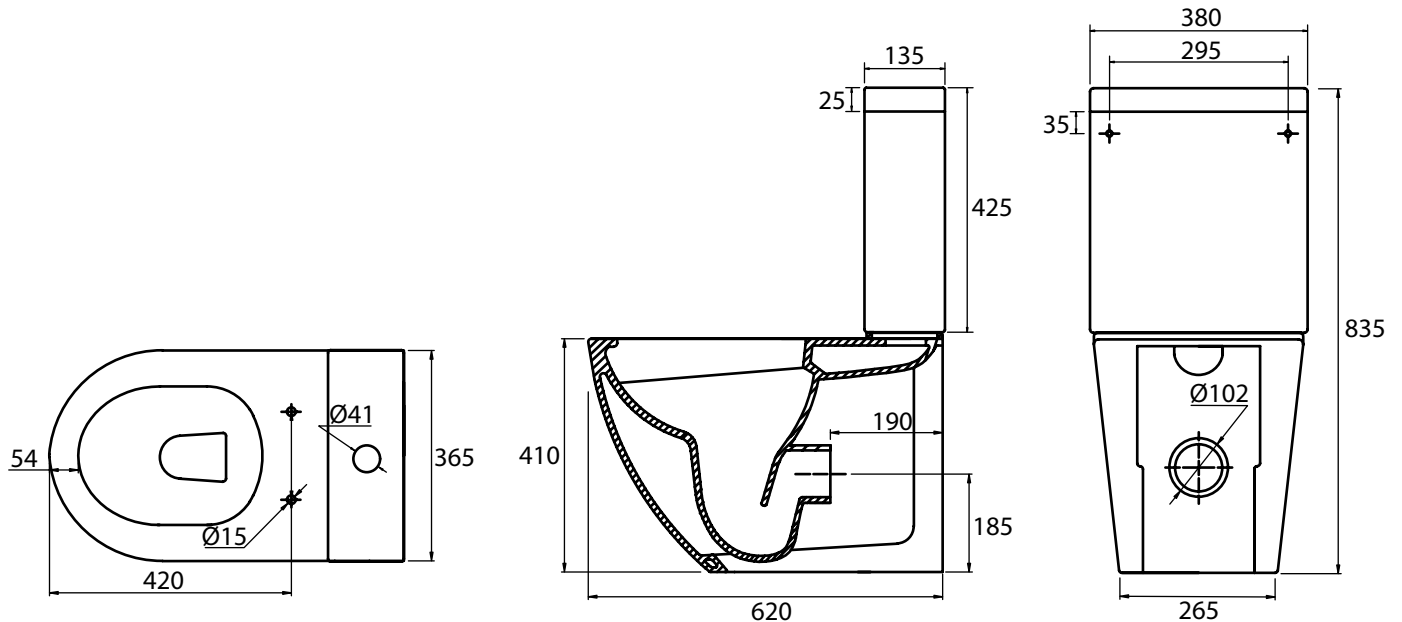

Technical Data Sheet

ORBIT

Fully Enclosed Close Coupled WC

TAVISTOCK
inspiring bathrooms

No.	Description	Code	Fixings Included
1	Orbit 620mm rimless Close Coupled Pan	P250S	Yes
2	Orbit Cistern, 4.5/3L	C250S	Yes
3	Orbit Soft Close Quick release Seat	TS250S	Yes

Dimensions

Diagrams not to scale
All dimensions in mm
tolerance of +/- 5mm

FAQ's

What side is the inlet valve in the close coupled WC? **Bottom left of the tank.**

Can this Close Coupled pan be used with a side connection outlet pipe? **No, the pan design is fully back to wall.**

Dimensions

Diagrams not to scale
All dimensions in mm
tolerance of +/- 5mm

FAQ's

What is the internal depth of the basin (up to the overflow)? **65mm**

Can the basin be wall hung? **Yes, but use wall fixings like Fischer fixings that are appropriate to the installation in hand**