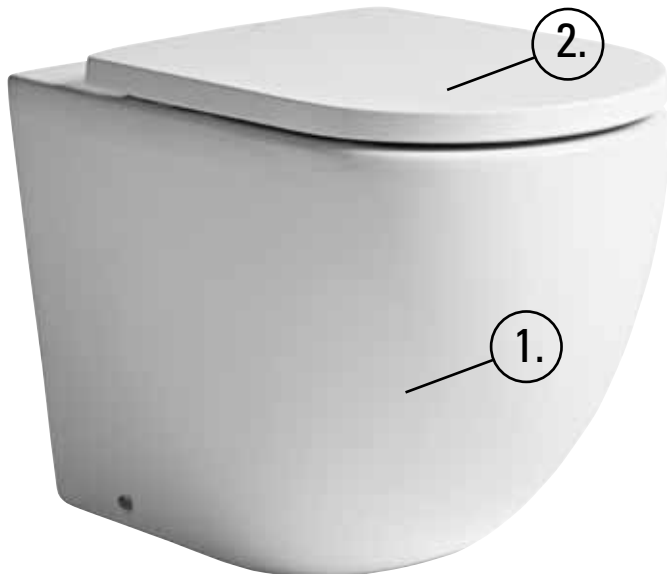

Technical Data Sheet

ORBIT

Fully Enclosed Close Coupled WC

TAVISTOCK
inspiring bathrooms

No.	Description	Code	Fixings Included
1	Orbit 620mm rimless Close Coupled Pan	P250S	Yes
2	Orbit Cistern, 4.5/3L	C250S	Yes
3	Orbit Soft Close Quick release Seat	TS250S	Yes

Dimensions

Diagrams not to scale
All dimensions in mm
tolerance of +/- 5mm

FAQ's

What side is the inlet valve in the close coupled WC? **Bottom left of the tank.**

Can this Close Coupled pan be used with a side connection outlet pipe? **No, the pan design is fully back to wall.**

Are there any other compatible seats? **No.**

Is the seat quick release? **Yes, the button is at the rear of seat.**

Technical Data Sheet

ORBIT
Back to Wall WC

TAVISTOCK
inspiring bathrooms

No.	Description	Code	Fixings Included
1	Orbit BTW 560mm Pan	BTW250S	Yes
2	Orbit Soft Close Quick Release Seat	TS250S	Yes