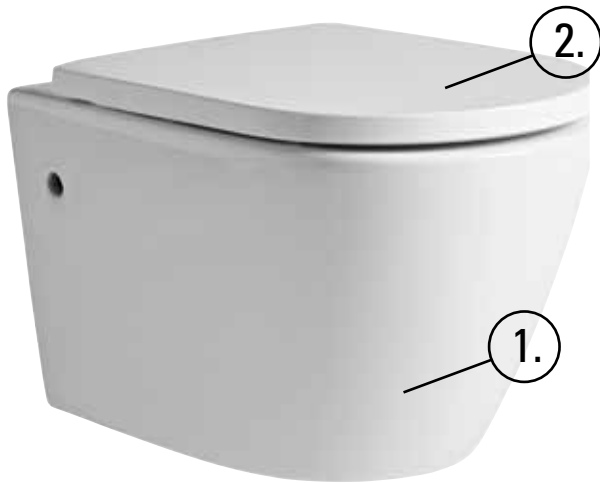

Technical Data Sheet

ORBIT

Fully Enclosed Close Coupled WC

TAVISTOCK
inspiring bathrooms

No.	Description	Code	Fixings Included
1	Orbit 620mm rimless Close Coupled Pan	P250S	Yes
2	Orbit Cistern, 4.5/3L	C250S	Yes
3	Orbit Soft Close Quick release Seat	TS250S	Yes

Dimensions

Diagrams not to scale
All dimensions in mm
tolerance of +/- 5mm

FAQ's

What side is the inlet valve in the close coupled WC? **Bottom left of the tank.**

Can this Close Coupled pan be used with a side connection outlet pipe? **No, the pan design is fully back to wall.**

Are there any other compatible seats? **No.**

Is the seat quick release? **Yes, the button is at the rear of seat.**

Technical Data Sheet

ORBIT
Back to Wall WC

TAVISTOCK
inspiring bathrooms

No.	Description	Code	Fixings Included
1	Orbit BTW 560mm Pan	BTW250S	Yes
2	Orbit Soft Close Quick Release Seat	TS250S	Yes

Technical Data Sheet

ORBIT
Wall Hung WC

TAVISTOCK
inspiring bathrooms

No.	Description	Code	Fixings Included
1	Orbit WH Pan	WH250S	Yes
2	Orbit Soft Close Quick Release Seat	TS250S	Yes

Dimensions

Diagrams not to scale
All dimensions in mm
tolerance of +/- 5mm