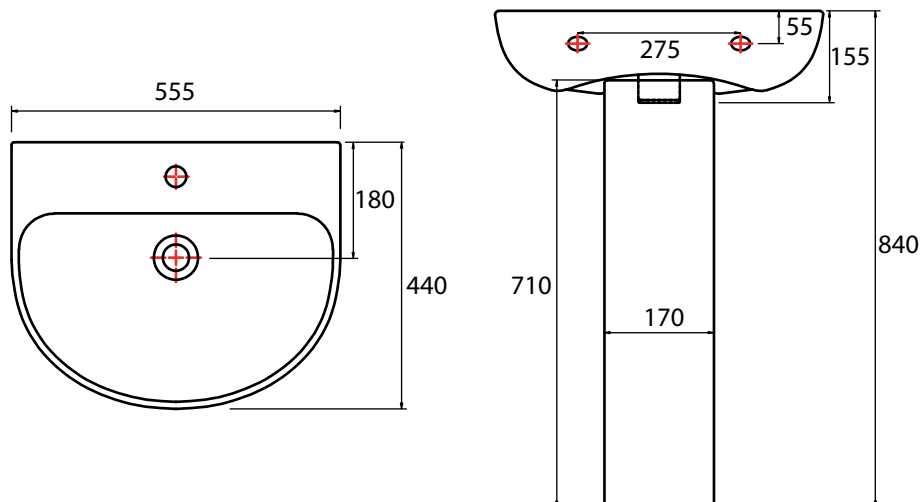

Dimensions

Diagrams not to scale
All dimensions in mm
tolerance of +/- 5mm

FAQ's

What side is the inlet valve in the close coupled WC? **Bottom left of the tank.**

Can this Close Coupled pan be used with a side connection outlet pipe? **No, the pan design is fully back to wall.**

Technical Data Sheet

ORBIT
Wall Hung WC

TAVISTOCK
inspiring bathrooms

No.	Description	Code	Fixings Included
1	Orbit WH Pan	WH250S	Yes
2	Orbit Soft Close Quick Release Seat	TS250S	Yes

Dimensions

Diagrams not to scale
All dimensions in mm
tolerance of +/- 5mm

FAQ's

Are there any other compatible seats? **No.**
Is the seat quick release? **Yes, the button is at the rear of seat.**

Technical Data Sheet

ORBIT
D-Basin and Pedestal

TAVISTOCK
inspiring bathrooms

No.	Description	Code	Fixings Included
1	Orbit 555mm-Basin	SB250S	Yes
2	Orbit Pedestal	PE100S	Yes

Dimensions

Diagrams not to scale
All dimensions in mm
tolerance of +/- 5mm

FAQ's

What is the internal depth of the basin (up to the overflow)? **65mm**

Can the basin be wall hung? **Yes, but use wall fixings like Fischer fixings that are appropriate to the installation in hand**