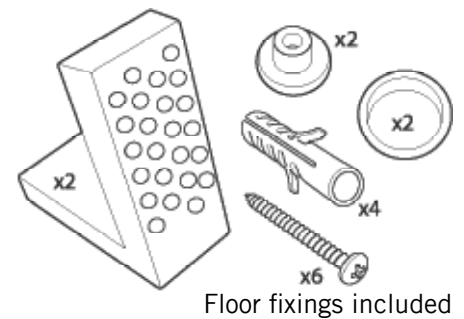

Dimensions

Diagrams not to scale
All dimensions in mm
tolerance of +/- 5mm

FAQ's

What side is the inlet valve in the close coupled WC? **Bottom left of the tank.**

Can this Close Coupled pan be used with a side connection outlet pipe? **No, the pan design is fully back to wall.**

Are there any other compatible seats? **No.**

Is the seat quick release? **Yes, the button is at the rear of seat.**

Technical Data Sheet

ORBIT
Back to Wall WC

TAVISTOCK
inspiring bathrooms

No.	Description	Code	Fixings Included
1	Orbit BTW 560mm Pan	BTW250S	Yes
2	Orbit Soft Close Quick Release Seat	TS250S	Yes

Floor fixings included

Dimensions

Diagrams not to scale
All dimensions in mm
tolerance of +/- 5mm

FAQ's

Are there any other compatible seats? **No.**
Is the seat quick release? **Yes, the button is at the rear of seat.**