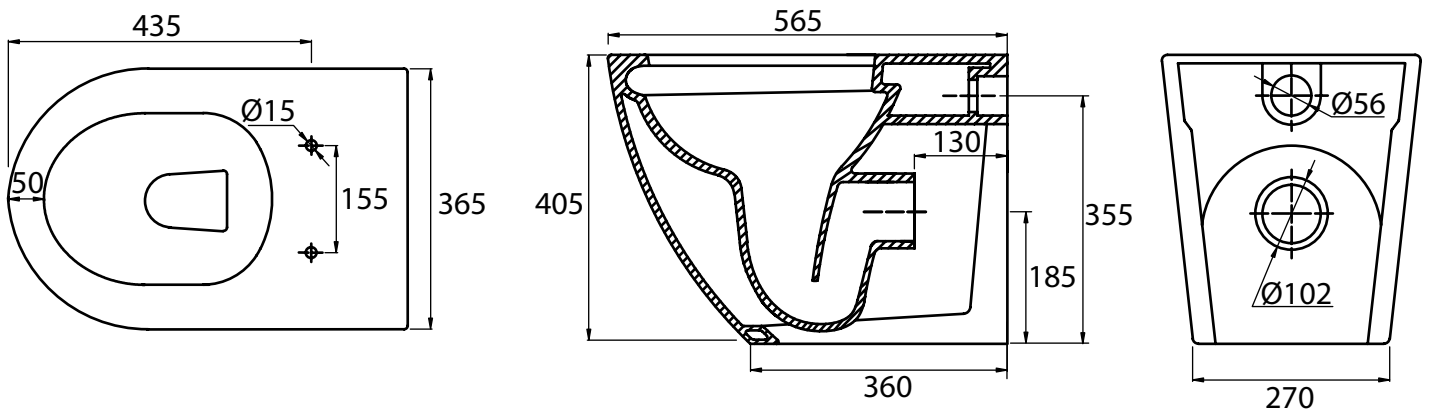

Dimensions

Diagrams not to scale
All dimensions in mm
tolerance of +/- 5mm

FAQ's

Are there any other compatible seats? **No.**
Is the seat quick release? **Yes, the button is at the rear of seat.**