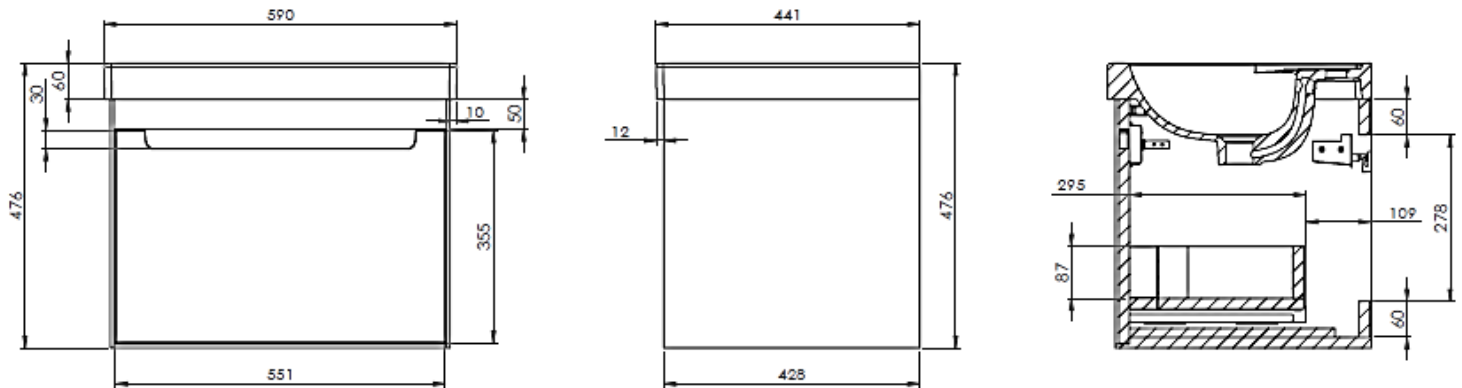

Technical Data Information

Acumen 600 Wallmounted
TAVACU600W.XXX

R.T. LARGE

ESTABLISHED 1969

Materials

Carcass: 18mm painted MDF

Fascia components: 18mm painted MDF

INFORMATION

- **Plumbing Void:** 50mm required.
- **Unit depth when drawer fully open:** 775mm.
- **Aluminium profile trim:** It is essential and available for purchase.
- **Drawer adjustments:** Refer to online instructions.
- **Unit interior colour:** Dark grey.
- **Colours:** Storm Grey, White & Viridian Green.

All Dimensions are in millimetres. | All Dimensions in mm have a tolerance of ± 5 mm The information contained on this page is correct at date of issue. Fitting dimensions are provided as a guide only. Some variation may occur due to manufacturing tolerances. We pursue a policy of continuing improvement in design and performance of our products and so reserve the right to change specifications without prior notice.

All Dimensions are in millimetres. | All Dimensions in mm have a tolerance of ± 5 mm The information contained on this page was correct at date of issue. Fitting dimensions are provided as a guide only. Some variation may occur due to manufacturing tolerances. We pursue a policy of continuing improvement in design and performance of our products and so reserve the right to change specifications without prior notice.