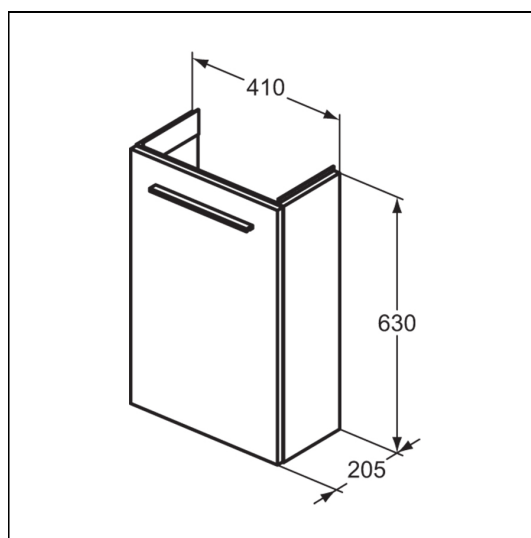

i.life S 41cm Guest Washbasin unit

ILLUSTRATED

- **T5296** i.life S 41 cm guest washbasin unit with 1 door
- **T5186** i.life S 45cm guest washbasin, 1 taphole, right hand
- **S8910** Trap 1¼" plastic bottle, 75mm seal, multi-purpose outlet
- **T5325** i.life 27cm handle

ILLUSTRATED PRODUCT DETAILS

Sizes

T5186 w:450 x d:250

Weights

S8910 0.20 KG

Materials

- **T5296** Mixed Material
- **T5186** Fine Fireclay
- **S8910** Plastic
- **T5325** Mixed Material

Finishes

- **T5296** Matt White (DU)
- **T5186** White (01)
- **S8910** Neutral / No Finish (67)
- **T5325** Matt Black (XG)

Capacity

T5186 1.3 litres

Designer

Palomba Serafini Associati

FINISH OPTIONS

(DU) Matt White	(NF) Matt Sandy Beige	(NG) Matt Quartz Grey
(NH) Matt Grieger	(NV) Matt Carbon Grey	(NW) Coffee Oak
(NX) Natural Oak	(XG) Matt Black	(YE) Brushed Chrome

Standards

EN 14749:2005

Special Notes

Furniture units should be installed in a bathroom with adequate ventilation. Mounting kit included. Always use appropriate fixings to suit the type of wall.

FEATURES