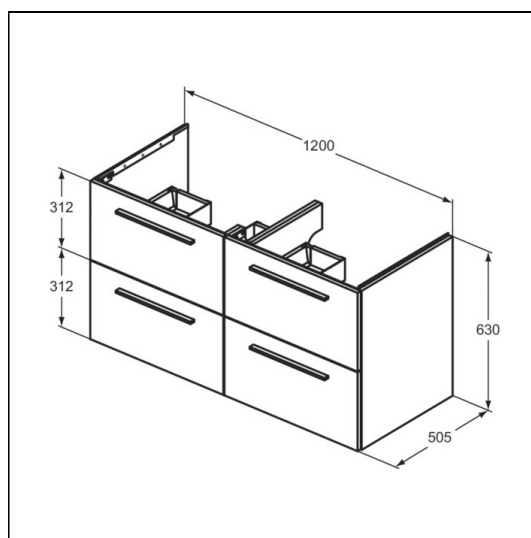

Ideal Standard i.life B 120cm Wall Hung Vanity Unit

ILLUSTRATED

- **T5278** Ideal Standard i.life B 120cm wall hung vanity unit with 4 drawers
- **T4602** Ideal Standard i.life B 121cm double vanity washbasin, 1 taphole
- **E0157** Wall fixing set
- **BD246** Ceraplan single lever basin mixer, with click waste
- **EE230339** Space saving trap and waste pipe assembly for use with furniture basin units
- **T5326** i.life 36cm handle

ILLUSTRATED PRODUCT DETAILS

Weights

- **E0157** 0.16 KG
- **BD246** 1.77 KG
- **EE230339** 0.10 KG
- **9**

Materials

- **T5278** Mixed Material
- **T4602** Fine Fireclay
- **E0157** Metal
- **BD246** Chrome Plated Brass
- **EE230339** Plastic
- **9**
- **T5326** Mixed Material

Finishes

- **T5278** Matt White (DU)
- **T4602** White (01)
- **E0157** Neutral / No Finish (67)
- **BD246** Chrome (AA)
- **EE230339** Neutral / No Finish (67)
- **9**
- **T5326** Silk Black (XG)

Flow rates

- **BD246** 5 Litres per minute @ 3 bar pressure

Designer

Palomba Serafini Associati