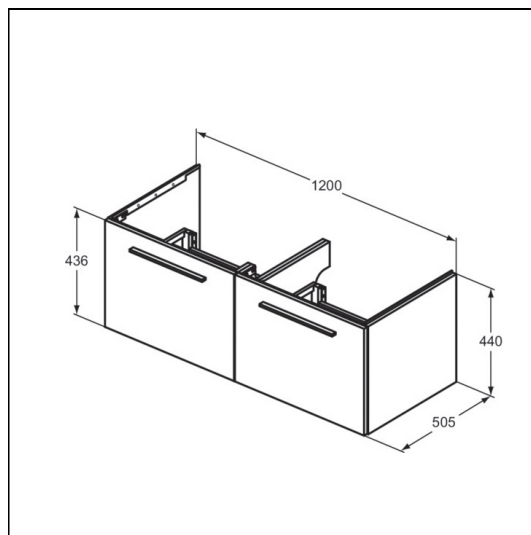

Ideal Standard i.life B 120cm Wall Hung Vanity Unit

ILLUSTRATED

- **T5277** Ideal Standard i.life B 120cm wall hung vanity unit with 2 drawers
- **T4602** Ideal Standard i.life B 121cm double vanity washbasin, 1 taphole
- **E0157** Wall fixing set
- **BD246** Ceraplan single lever basin mixer, with click waste
- **EE230339** Space saving trap and waste pipe assembly for use with furniture basin units
- **T5326** i.life 36cm handle

ILLUSTRATED PRODUCT DETAILS

Weights

- **E0157** 0.16 KG
- **BD246** 1.77 KG
- **EE230339** 0.10 KG
- **9**

Materials

- **T5277** Mixed Material
- **T4602** Fine Fireclay
- **E0157** Metal
- **BD246** Chrome Plated Brass
- **EE230339** Plastic
- **9**
- **T5326** Mixed Material

Finishes

- **T5277** Matt White (DU)
- **T4602** White (01)
- **E0157** Neutral / No Finish (67)
- **BD246** Chrome (AA)
- **EE230339** Neutral / No Finish (67)
- **9**
- **T5326** Silk Black (XG)

Flow rates

- **BD246** 5 Litres per minute @ 3 bar pressure

Designer

Palomba Serafini Associati