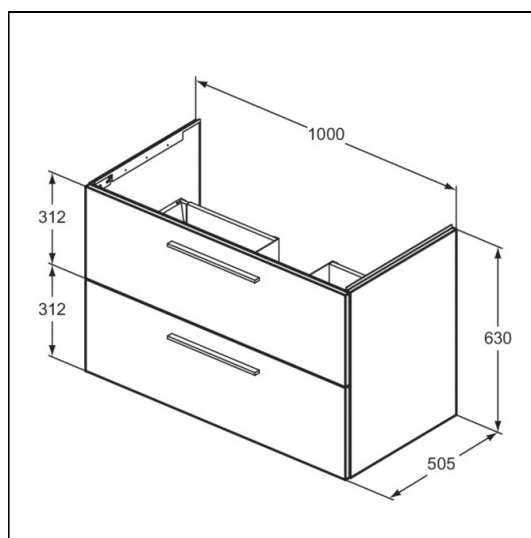

Ideal Standard i.life B 100cm Wall Hung Vanity Unit

ILLUSTRATED

- **T5276** Ideal Standard i.life B 100cm wall hung vanity unit with 2 drawers
- **T4603** Ideal Standard i.life B 101cm vanity washbasin, 1 taphole
- **E0157** Wall fixing set
- **BD246** Ceraplan single lever basin mixer, with click waste
- **EE230339** Space saving trap and waste pipe assembly for use with furniture basin units
- **T5326** i.life 36cm handle

ILLUSTRATED PRODUCT DETAILS

Weights

- **E0157** 0.16 KG
- **BD246** 1.77 KG
- **EE230339** 0.10 KG

Materials

- **T5276** Mixed Material
- **T4603** Fine Fireclay
- **E0157** Metal
- **BD246** Chrome Plated Brass
- **EE230339** Plastic

Finishes

- **T5276** Matt White (DU)
- **T4603** White (01)
- **E0157** Neutral / No Finish (67)
- **BD246** Chrome (AA)
- **EE230339** Neutral / No Finish (67)
- **T5326** Silk Black (XG)

Flow rates

- **BD246** 5 Litres per minute @ 3 bar pressure

Designer

Palomba Serafini Associati