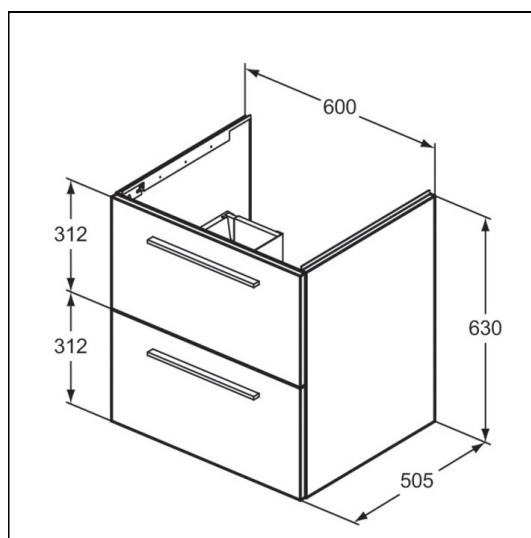

Ideal Standard i.life B 60cm Wall Hung Vanity Unit

ILLUSTRATED

- **T5270** Ideal Standard i.life B 60cm wall hung vanity unit with 2 drawers
- **T4605** Ideal Standard i.life B 61cm vanity washbasin, 1 taphole
- **E0157** Wall fixing set
- **BD246** Ceraplan single lever basin mixer, with click waste
- **EE230339** Space saving trap and waste pipe assembly for use with furniture basin units
- **T5326** i.life 36cm handle

ILLUSTRATED PRODUCT DETAILS

Weights

- **E0157** 0.16 KG
- **BD246** 1.77 KG
- **EE230339** 0.10 KG

Materials

- **T5270** Mixed Material
- **T4605** Fine Fireclay
- **E0157** Metal
- **BD246** Chrome Plated Brass
- **EE230339** Plastic

Finishes

- **T5270** Matt White (DU)
- **T4605** White (01)
- **E0157** Neutral / No Finish (67)
- **BD246** Chrome (AA)
- **EE230339** Neutral / No Finish (67)
- **T5326** Silk Black (XG)

Flow rates

- **BD246** 5 Litres per minute @ 3 bar pressure

Designer

Palomba Serafini Associati